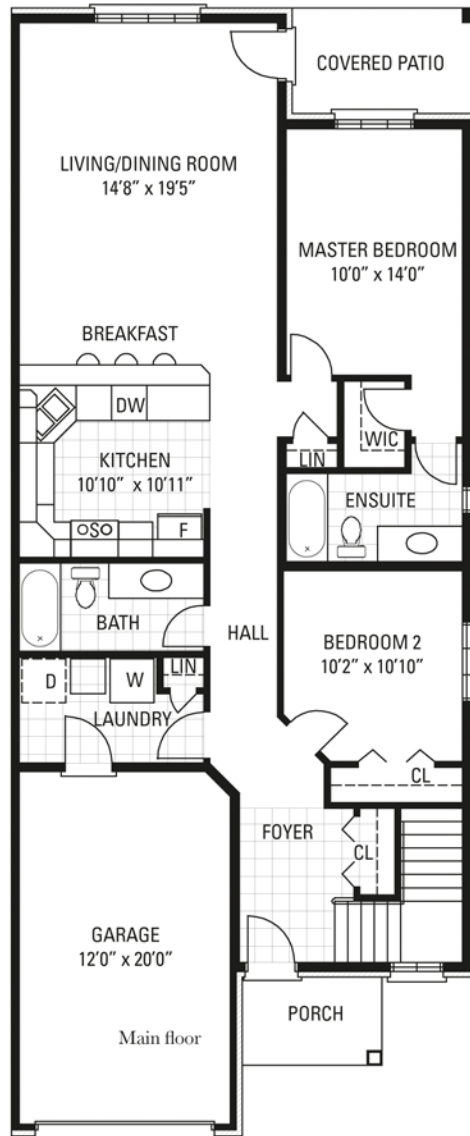

The Cardinal

The Cardinal

Unit Type E

Bungalow

1,246 Sq.Ft.

One of the highlights of this two-bedroom bungalow is its spacious open concept living/dining room and kitchen. This interior is ideal for entertaining friends and family alike. Everyone can enjoy the light as it streams through the windows into the rooms' nine foot ceilings.