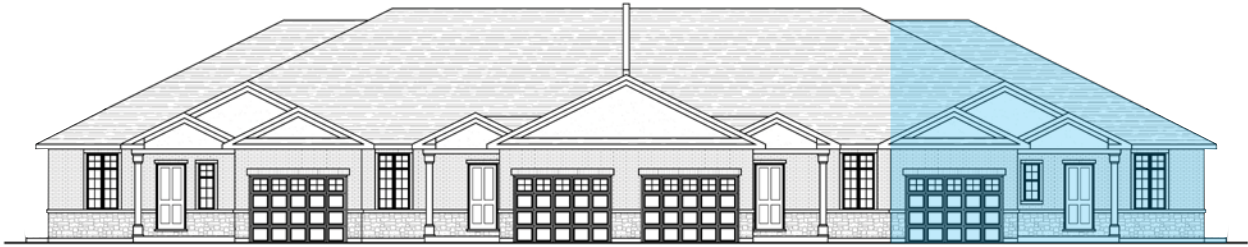

The Cardinal

The Cardinal

Unit Type E

Bungalow

1,246 Sq.Ft.

One of the highlights of this two-bedroom bungalow is its spacious open concept living/dining room and kitchen. This interior is ideal for entertaining friends and family alike. Everyone can enjoy the light as it streams through the windows into the rooms' nine foot ceilings.