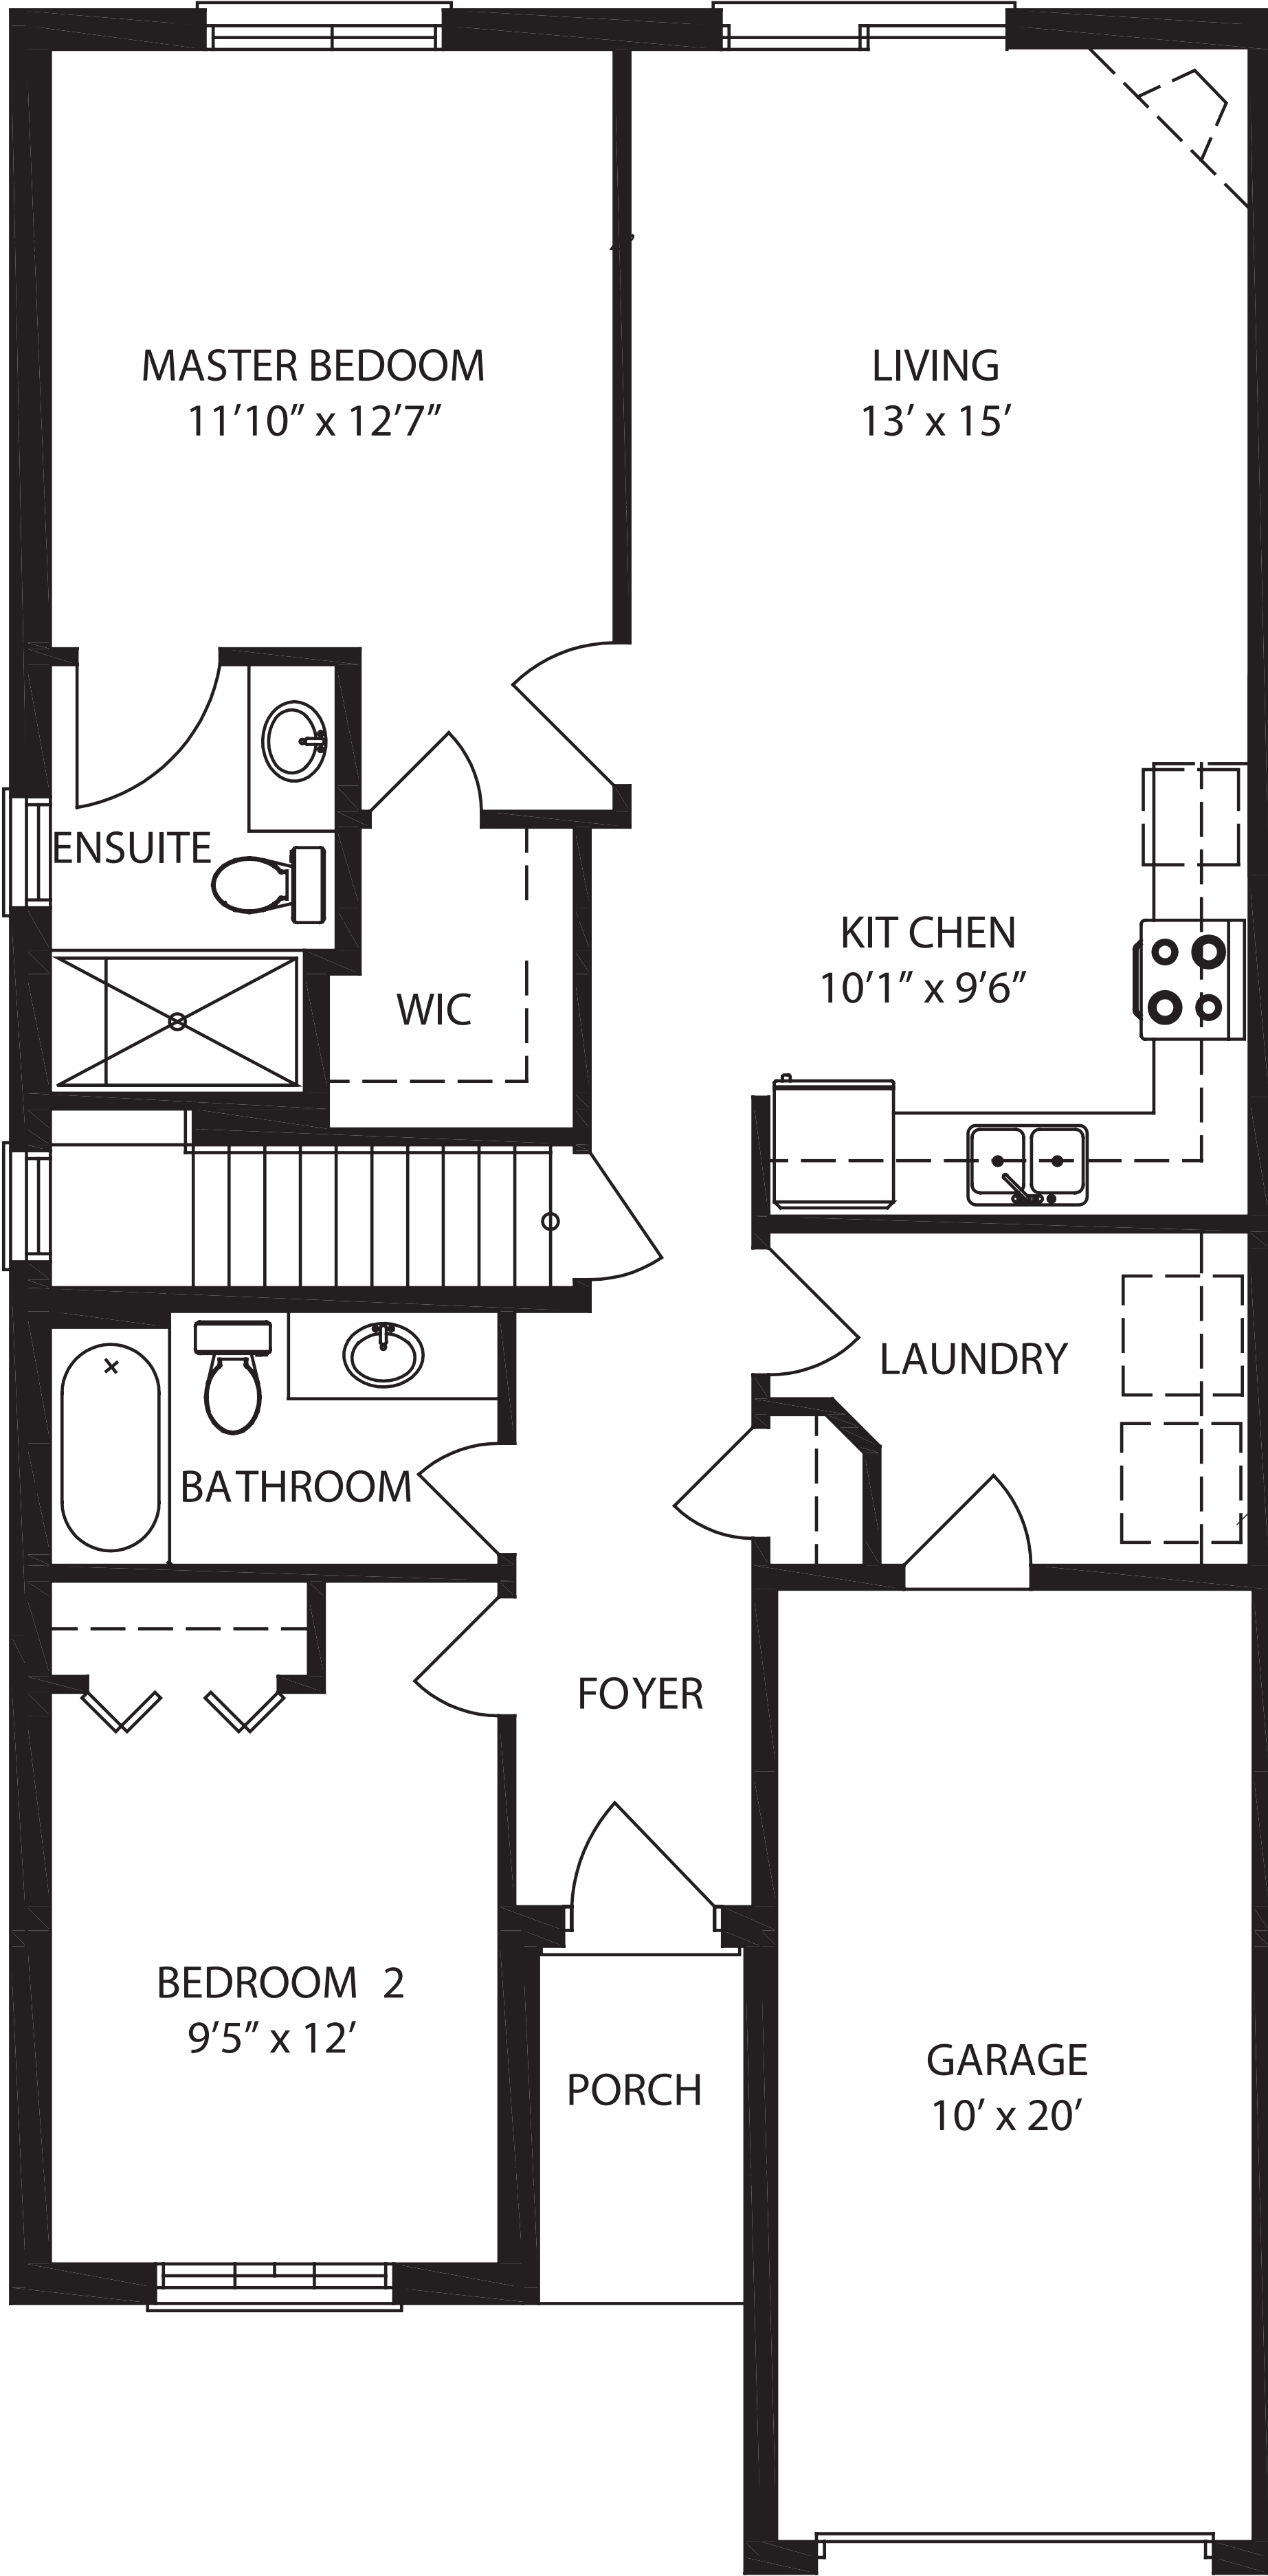

The Finch

The Finch

Unit Type C
1,079 Sq.Ft.

Comfort with a view best describes how space has been maximized by combining an open kitchen with an elegant living room – with an optional fireplace. Plus two bedrooms, an ensuite bathroom and a laundry room, all on the same floor, make this both a practical and beautiful home.

*All renderings are artists concepts and room sizes are approximate.