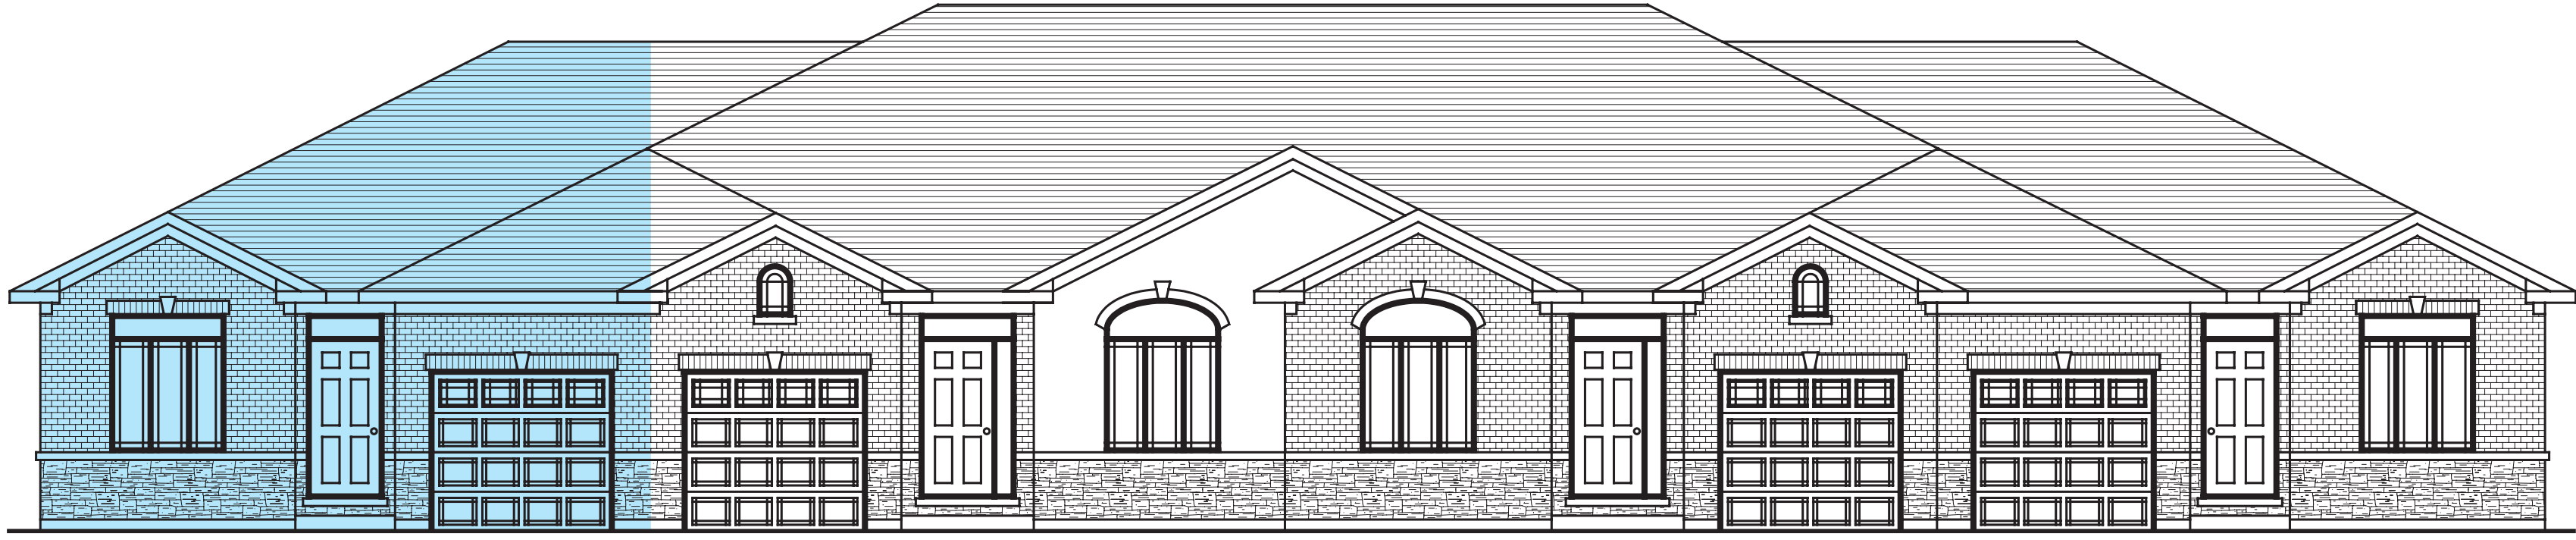

The Finch

The Finch

Unit Type C
1,079 Sq.Ft.

Comfort with a view best describes how space has been maximized by combining an open kitchen with an elegant living room – with an optional fireplace. Plus two bedrooms, an ensuite bathroom and a laundry room, all on the same floor, make this both a practical and beautiful home.

*All renderings are artists concepts and room sizes are approximate.