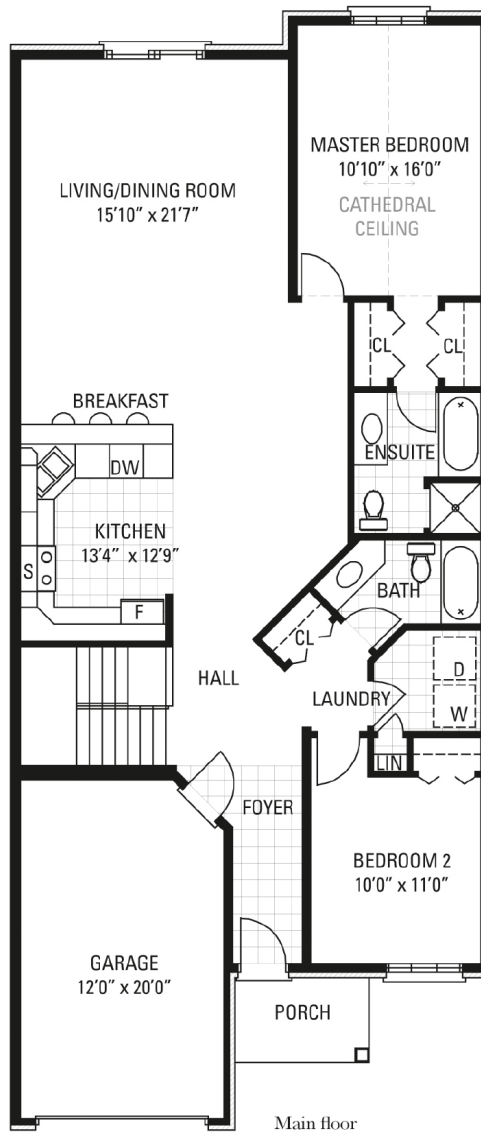

The Hummingbird

The Hummingbird

Unit Type C
Bungalow
1,423 Sq.Ft.

Among the many features of this two-bedroom home, the emphasis is on creating openness by pulling together the kitchen, breakfast area, dining room and living room. Wherever you are, you're within easy chatting distance of family, friends and guests. And if you want a quiet corner, the second bedroom can be a den or office.