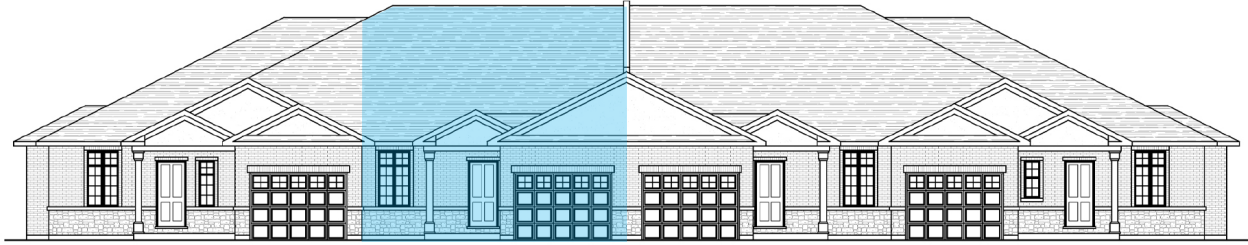

The Hummingbird

The Hummingbird

Unit Type C
Bungalow
1,423 Sq.Ft.

Among the many features of this two-bedroom home, the emphasis is on creating openness by pulling together the kitchen, breakfast area, dining room and living room. Wherever you are, you're within easy chatting distance of family, friends and guests. And if you want a quiet corner, the second bedroom can be a den or office.