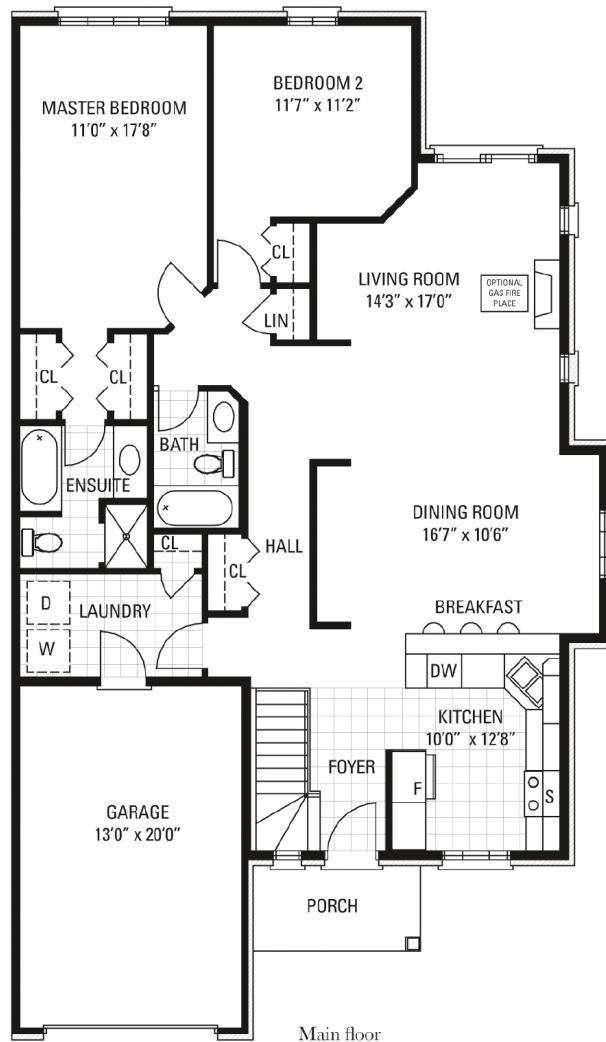

# The Kingfisher

## The Kingfisher

Unit Type A

Bungalow

1,454 Sq.Ft.

Of this two-bedroom home's many features the highlight just might be the grand entertainment space, with a view that stretches from the open gourmet kitchen through the expansive dining room, across the living room and beyond to the great outdoors. Notice the master bedroom with adjoining walk-through closets and ensuite bathroom.