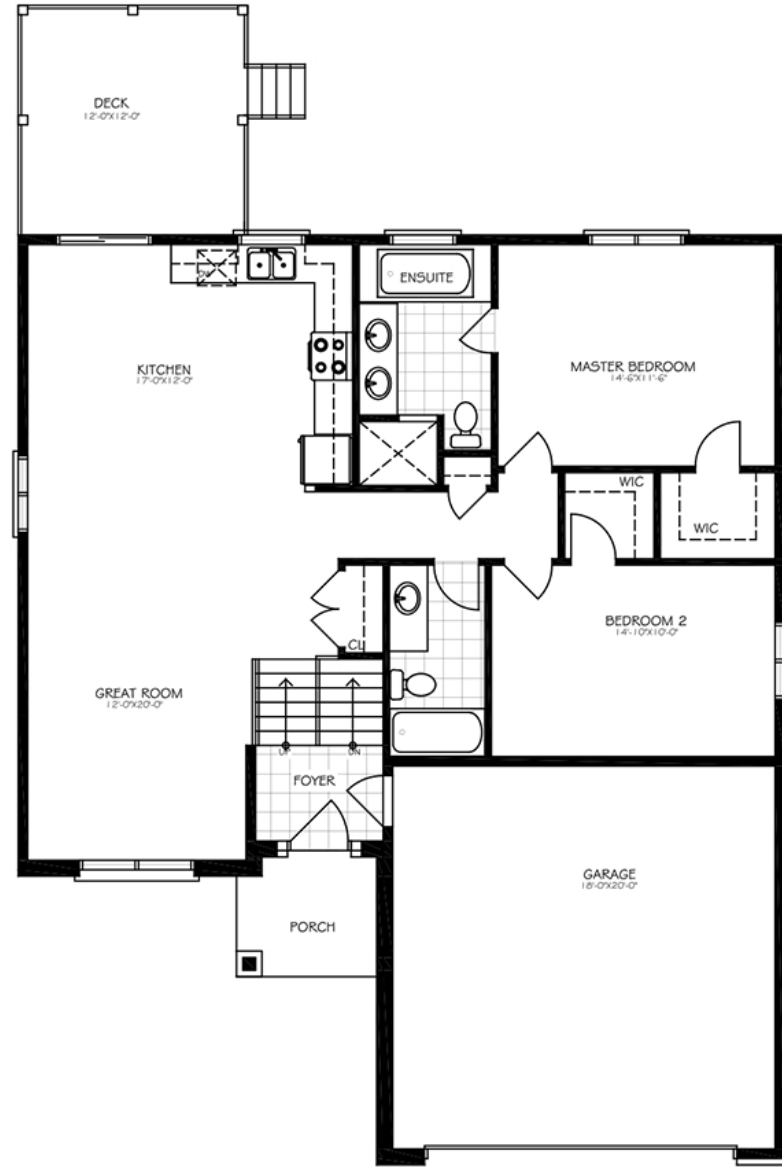

Plan J-04

GROUND FLOOR

1220 SF

BRAUER HOMES
414 COUNTY ROAD 28
BELLEVILLE, ON
K8N 4Z7
(613) 921-0042

ALL PLANS PROPERTY OF BRAUER HOMES