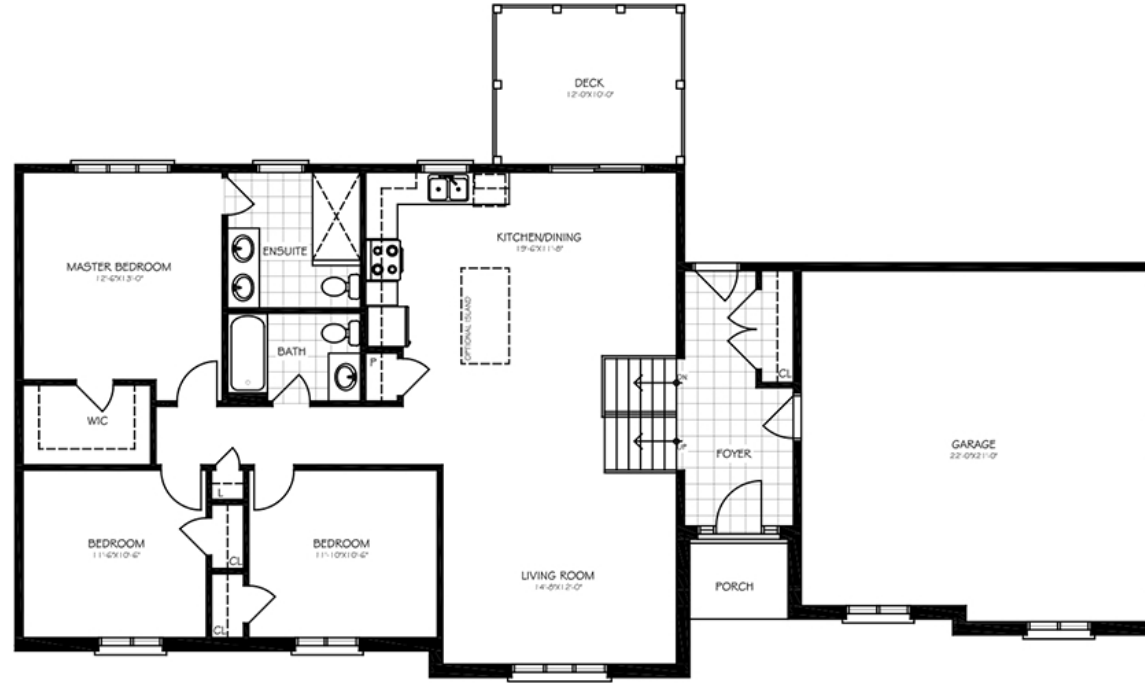

Plan J-06

1430 SF