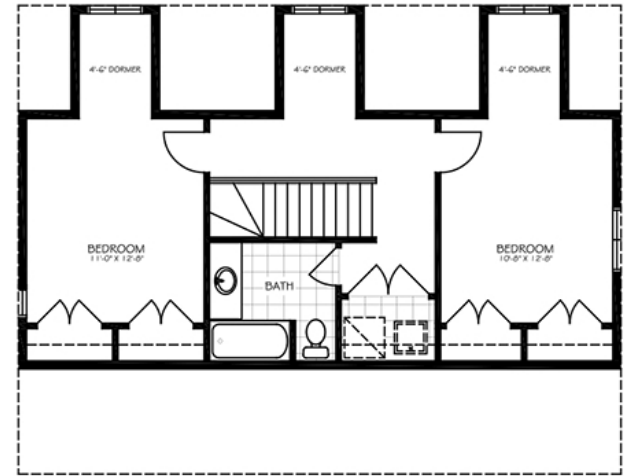

Plan J-15

TOTAL

1785 SF

BRAUER HOMES
414 COUNTY ROAD 28
BELLEVILLE, ON
K8N 4Z7

(613) 921-0042

ALL PLANS PROPERTY OF BRAUER HOMES