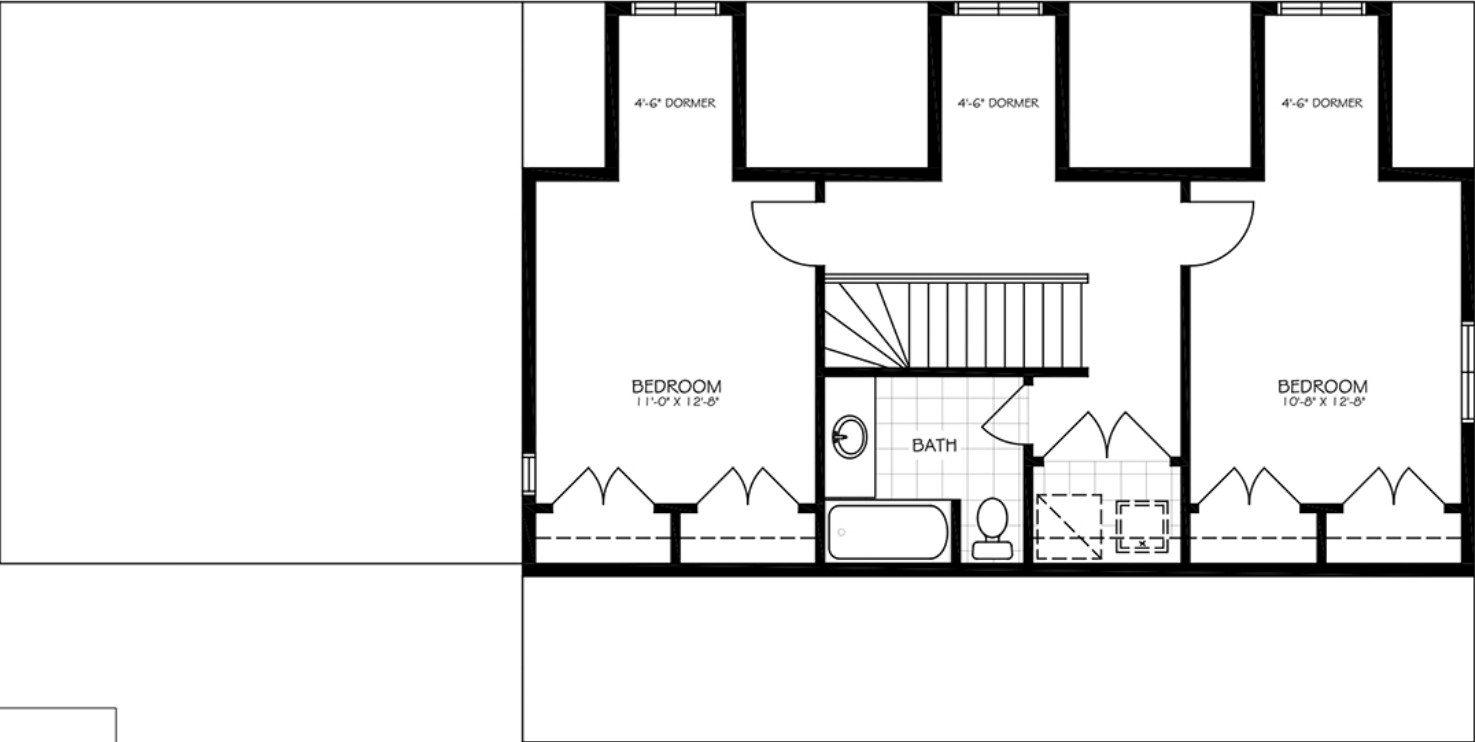

BRAUER HOMES
414 COUNTY ROAD 28
BELLEVILLE, ON
K8N 4Z7
(613) 921-0042
ALL PLANS PROPERTY OF BRAUER HOMES