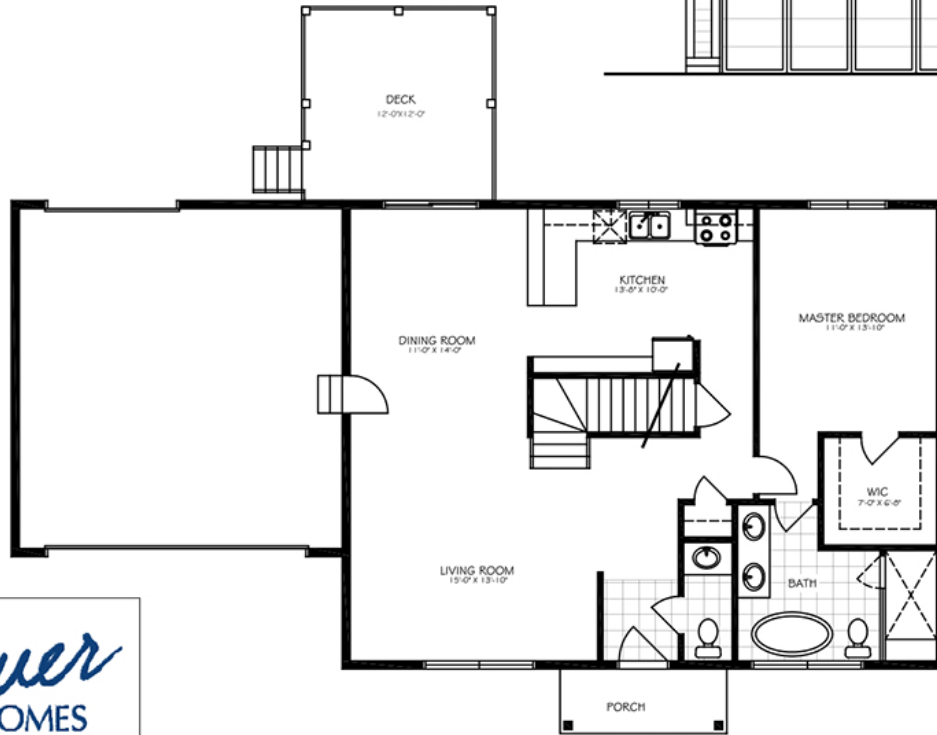

Plan J-15

TOTAL

1785 SF

BRAUER HOMES
414 COUNTY ROAD 28
BELLEVILLE, ON
K8N 4Z7

(613) 921-0042

ALL PLANS PROPERTY OF BRAUER HOMES