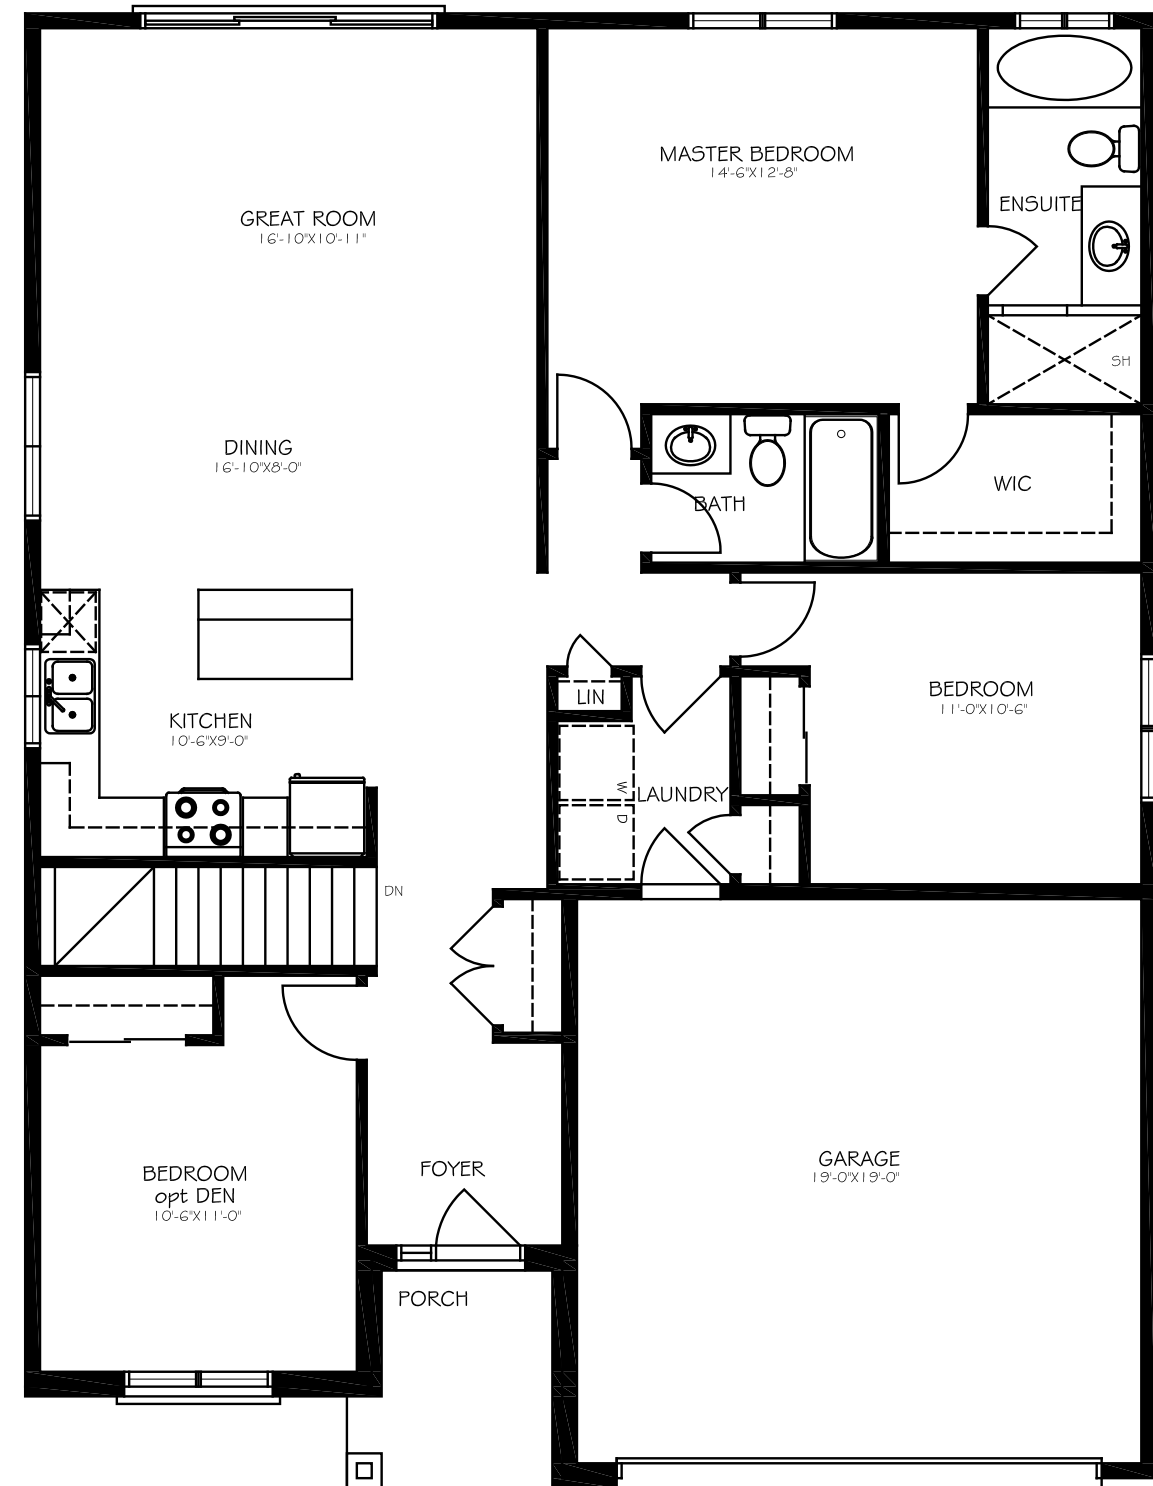

# HILLCREST (LARGE LOT)

1425 SF

HILLCREST - ELEV A

HILLCREST - ELEV B

BRAUER HOMES  
414 COUNTY ROAD 28  
BELLEVILLE, ON

ALL PLANS PROPERTY OF BRAUER HOMES

All illustrations are artist's concept. Materials, specifications, floor plans, terms and conditions are subject to change without notice. All floor plans are approximate dimensions. Actual usable floor space may vary from stated floor area. Models may be built as mirror image. E. & O.E.