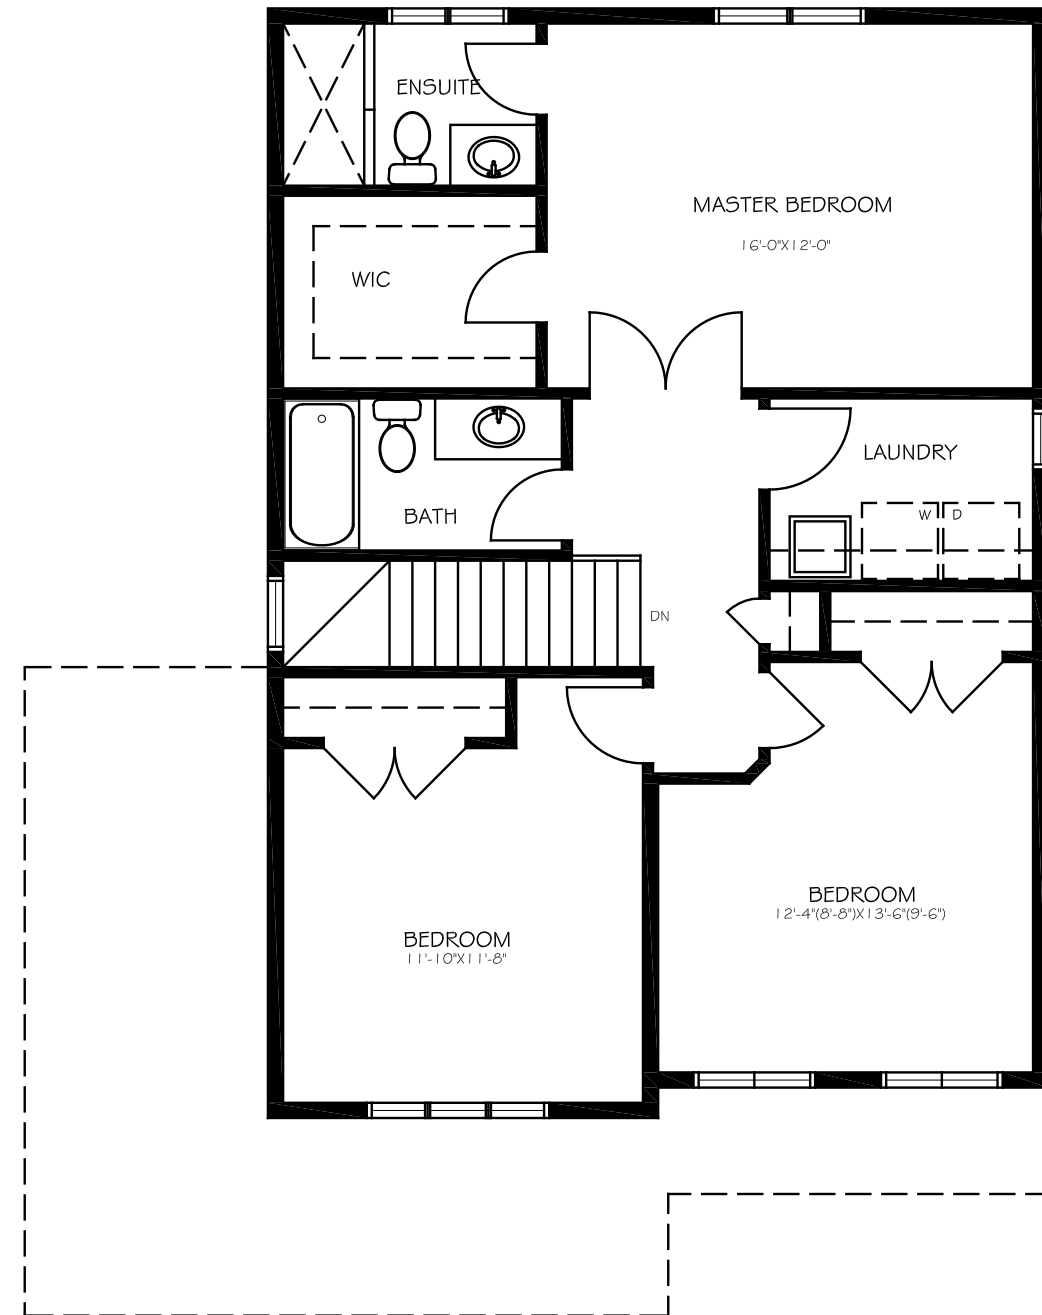

J-45

1675 SF

BRAUER HOMES
414 COUNTY ROAD 28
BELLEVILLE, ON

ALL PLANS PROPERTY OF BRAUER HOMES

All illustrations are artist's concept. Materials, specifications, floor plans, terms and conditions are subject to change without notice. All floor plans are approximate dimensions. Actual usable floor space may vary from stated floor area. Models may be built as mirror image. E. & O.E.