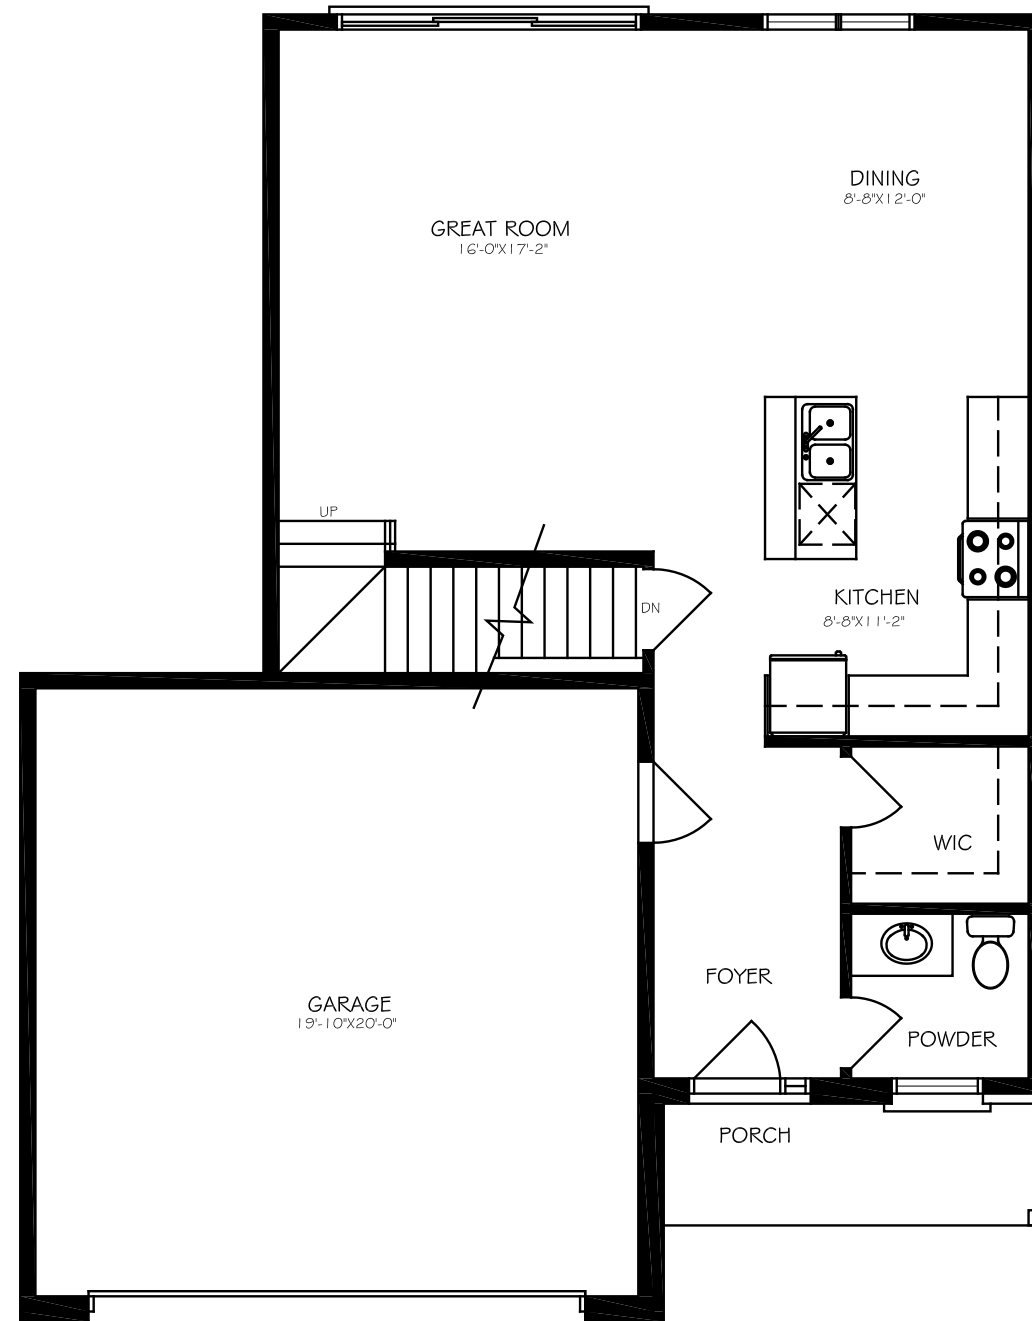

J-45

1675 SF

BRAUER HOMES
414 COUNTY ROAD 28
BELLEVILLE, ON

ALL PLANS PROPERTY OF BRAUER HOMES

All illustrations are artist's concept. Materials, specifications, floor plans, terms and conditions are subject to change without notice. All floor plans are approximate dimensions. Actual usable floor space may vary from stated floor area. Models may be built as mirror image. E. & O.E.