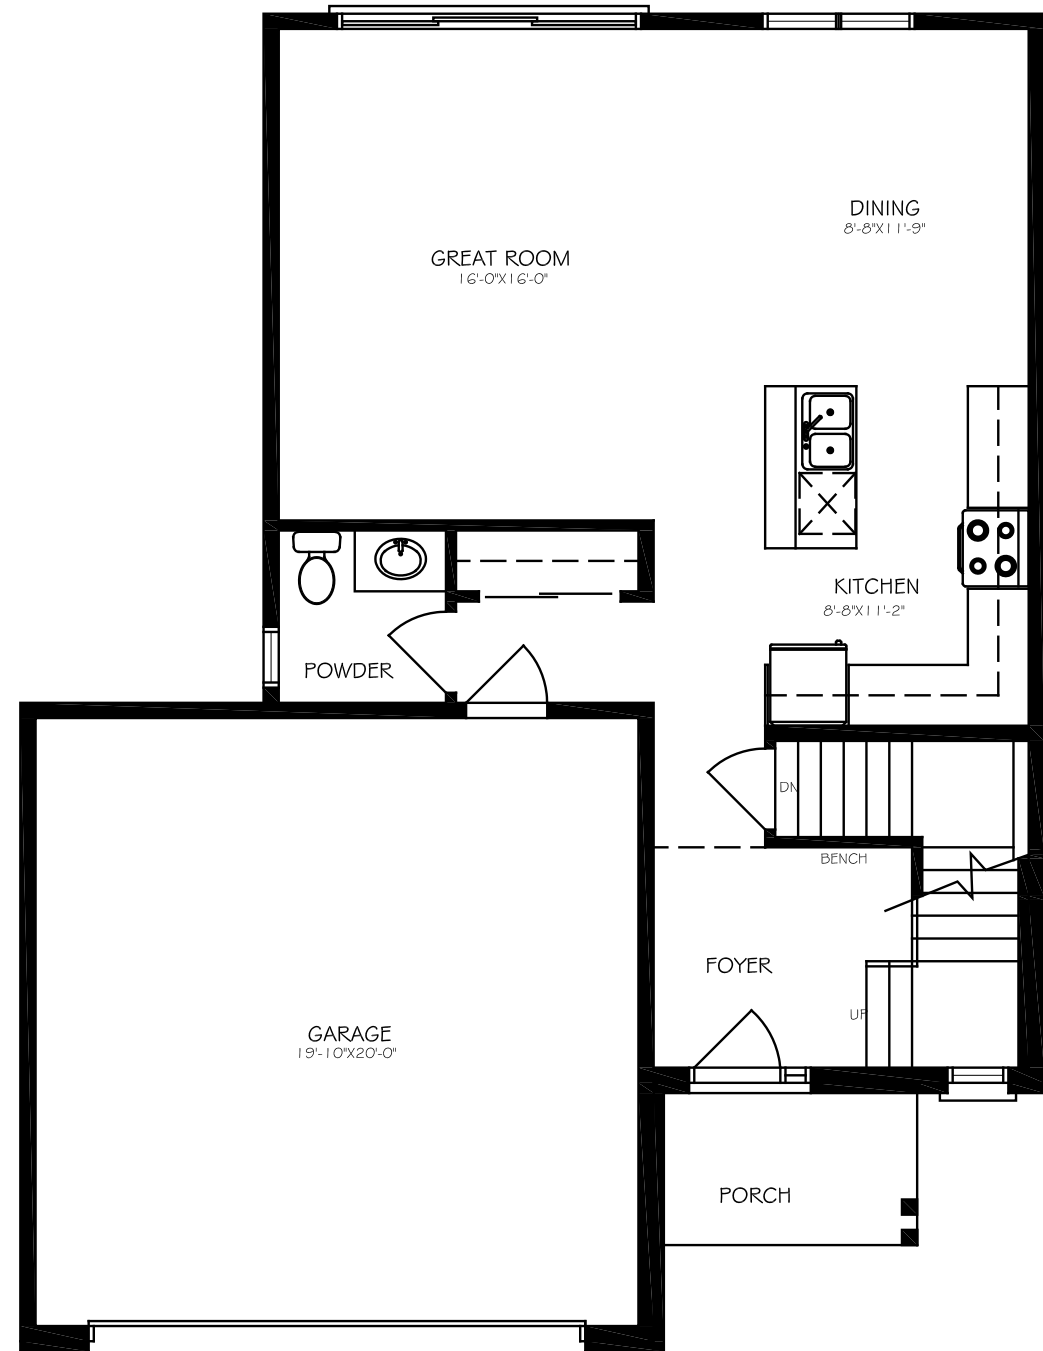

J-44

1760 SF

BRAUER HOMES  
414 COUNTY ROAD 28  
BELLEVILLE, ON

ALL PLANS PROPERTY OF BRAUER HOMES

All illustrations are artist's concept. Materials, specifications, floor plans, terms and conditions are subject to change without notice. All floor plans are approximate dimensions. Actual usable floor space may vary from stated floor area. Models may be built as mirror image. E. & O.E.