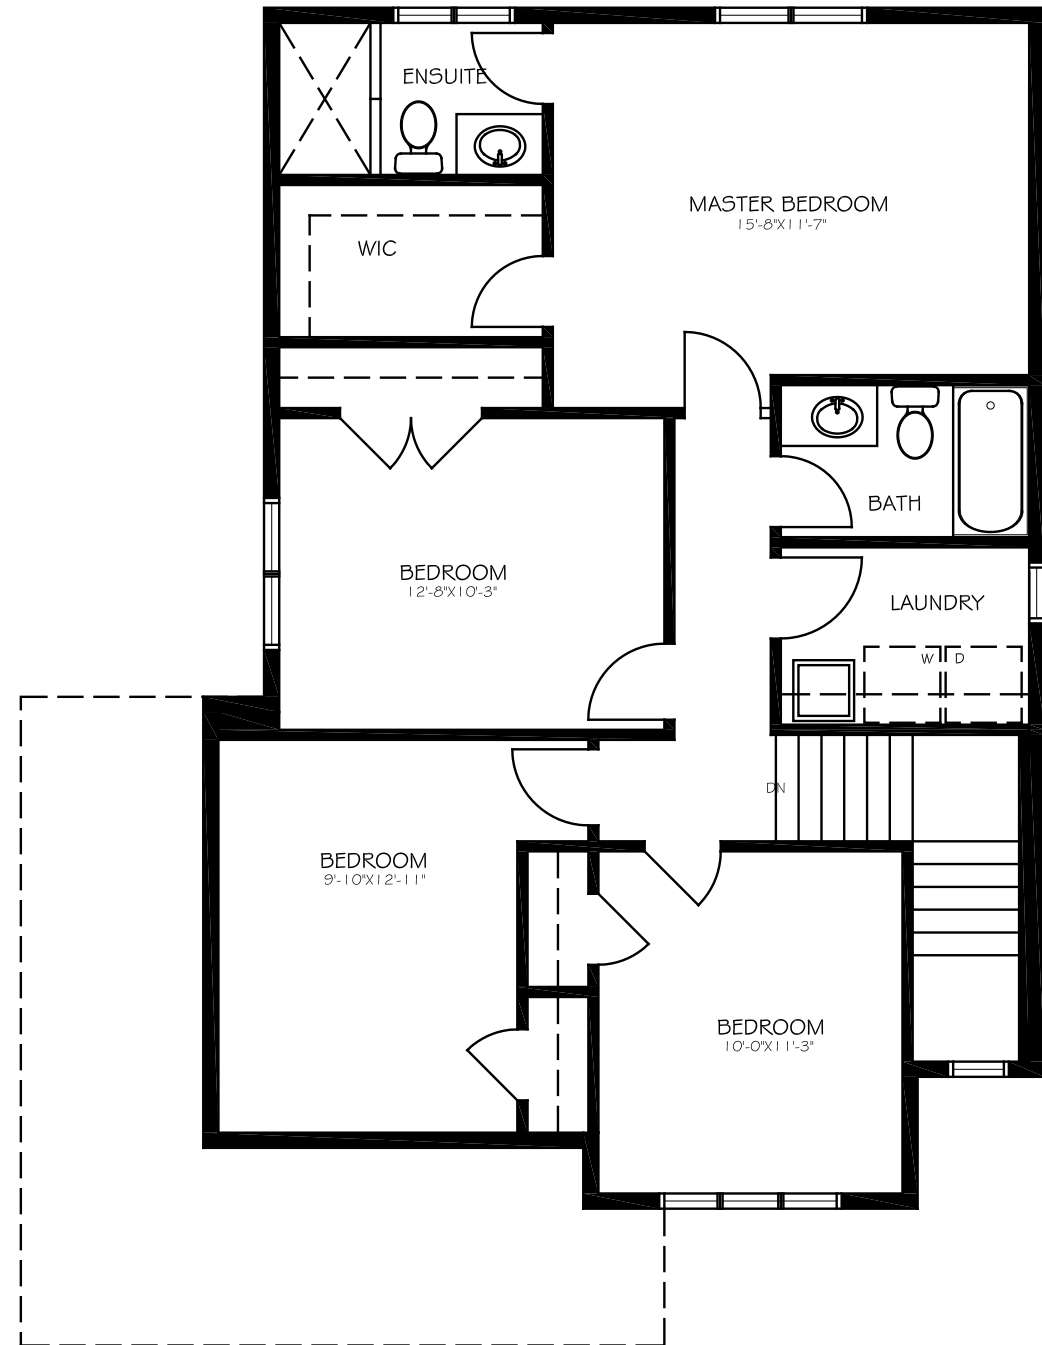

J-44

1760 SF

BRAUER HOMES  
414 COUNTY ROAD 28  
BELLEVILLE, ON

ALL PLANS PROPERTY OF BRAUER HOMES

All illustrations are artist's concept. Materials, specifications, floor plans, terms and conditions are subject to change without notice. All floor plans are approximate dimensions. Actual usable floor space may vary from stated floor area. Models may be built as mirror image. E. & O.E.