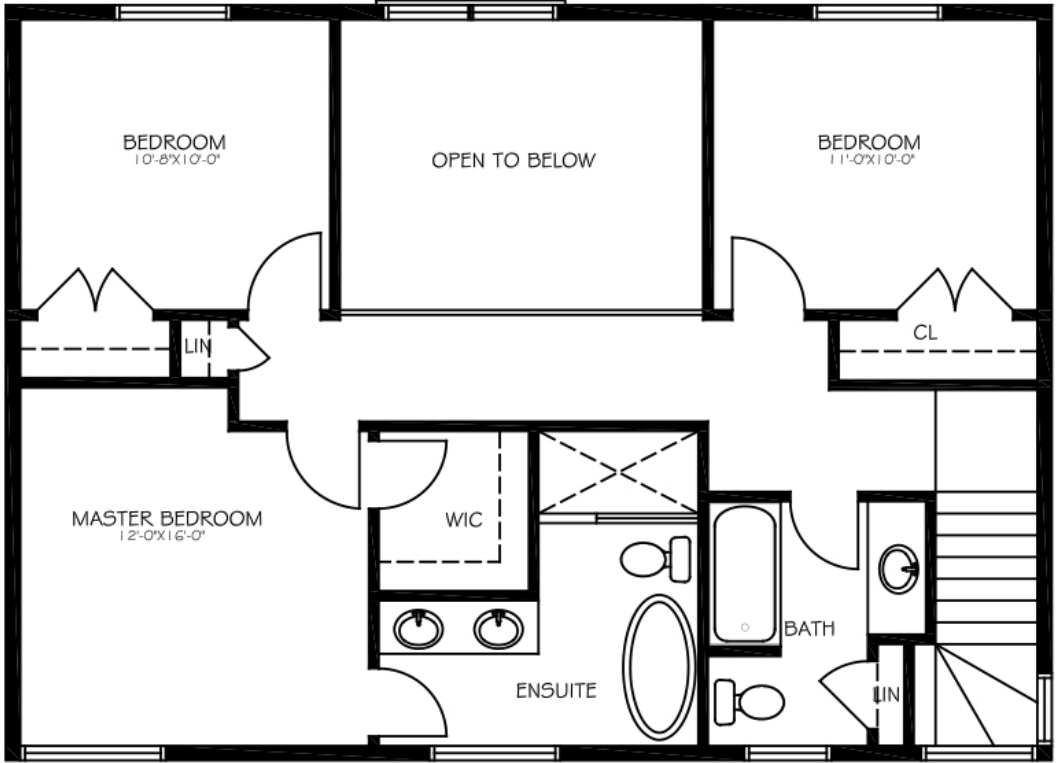

2040 SF

Plan J-27

BRAUER HOMES
414 COUNTY ROAD 28
BELLEVILLE, ON
K8N 4Z7
(613) 921-0042

ALL PLANS PROPERTY OF BRAUER HOMES

All illustrations are artist's concept. Materials, specifications, floor plans, terms and conditions are subject to change without notice. All floor plans are approximate dimensions. Actual usable floor space may vary from stated floor area. Models may be built as mirror image. E. # O.E.