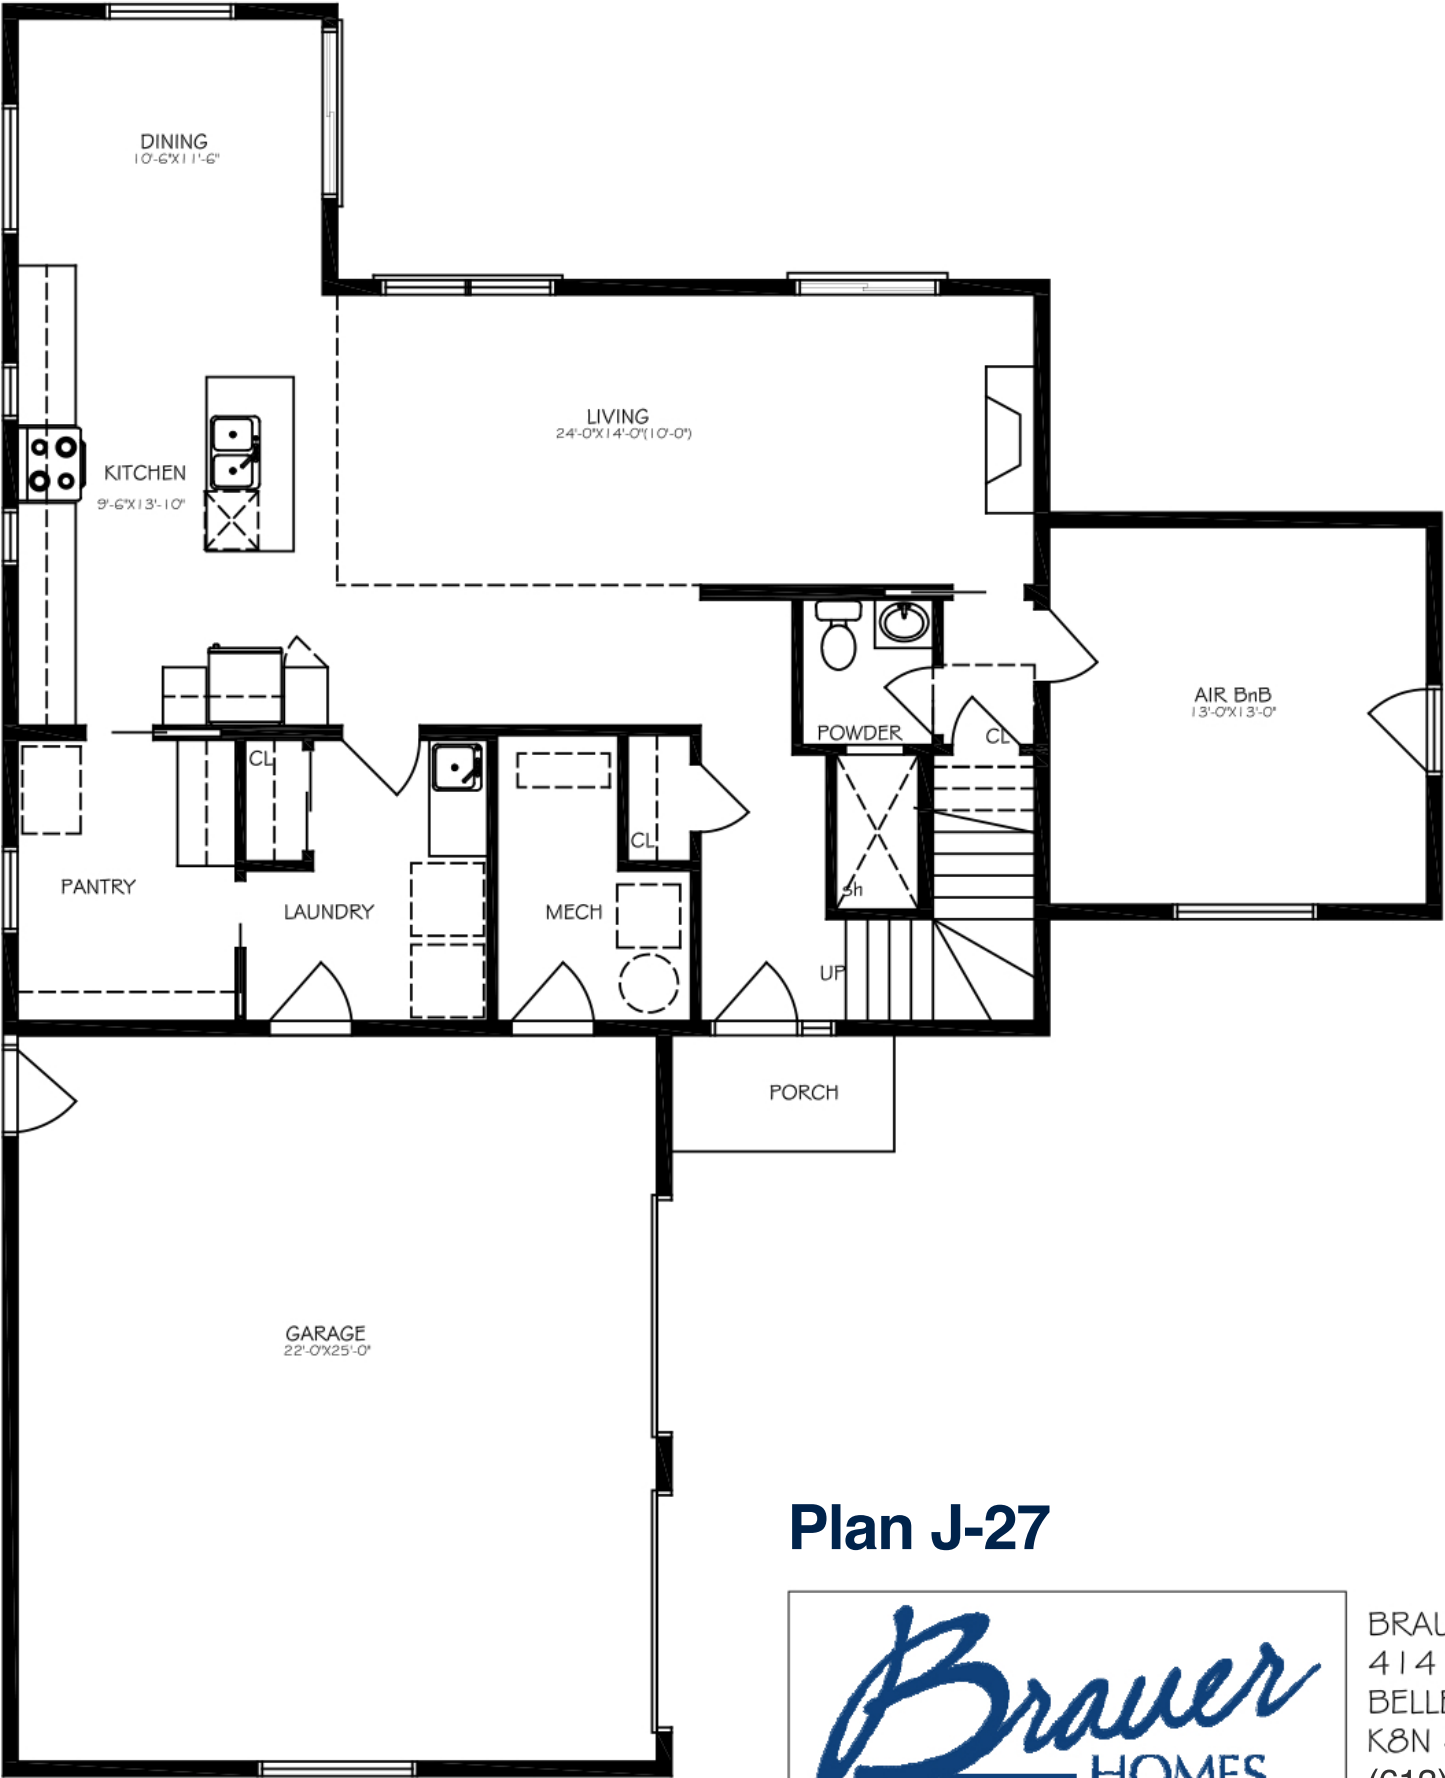

2040 SF

Plan J-27

BRAUER HOMES
414 COUNTY ROAD 28
BELLEVILLE, ON
K8N 4Z7
(613) 921-0042

ALL PLANS PROPERTY OF BRAUER HOMES

All illustrations are artist's concept. Materials, specifications, floor plans, terms and conditions are subject to change without notice. All floor plans are approximate dimensions. Actual usable floor space may vary from stated floor area. Models may be built as mirror image. E. # O.E.