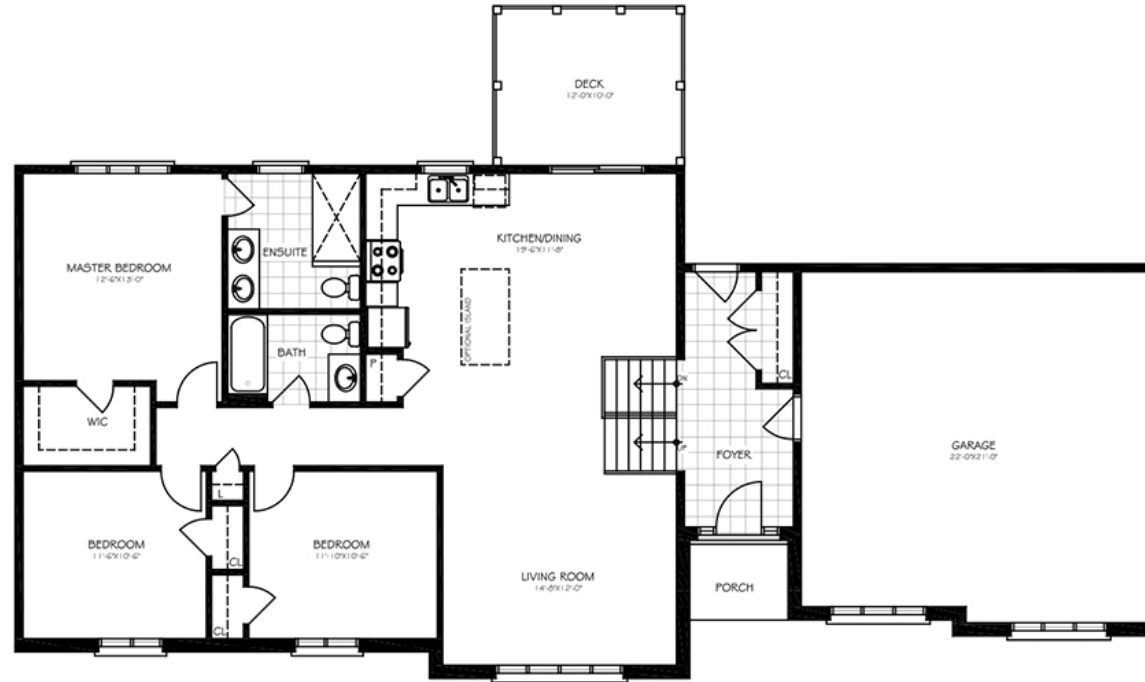

Plan J-07

1430 SF