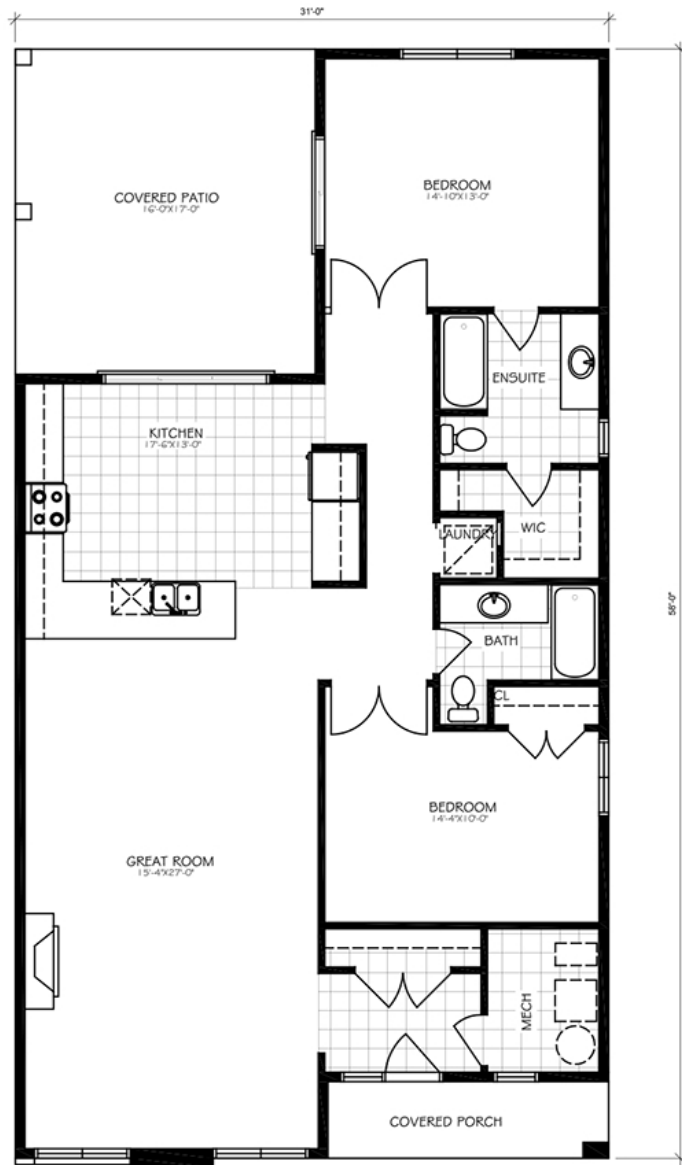

Plan J-09

TOTAL 1465SF

BRAUER HOMES
414 COUNTY ROAD 28
BELLEVILLE, ON
K8N 4Z7

(613) 921-0042

ALL PLANS PROPERTY OF BRAUER HOMES