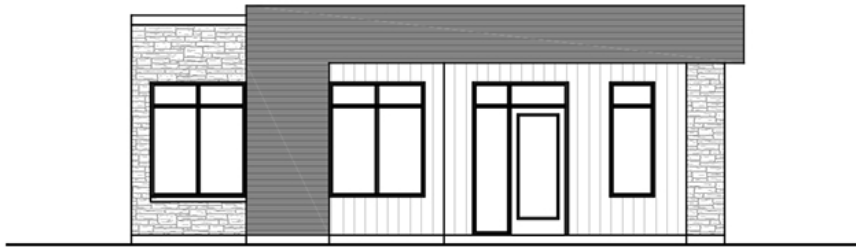

Plan J-09

TOTAL 1465SF

BRAUER HOMES
414 COUNTY ROAD 28
BELLEVILLE, ON
K8N 4Z7

(613) 921-0042

ALL PLANS PROPERTY OF BRAUER HOMES