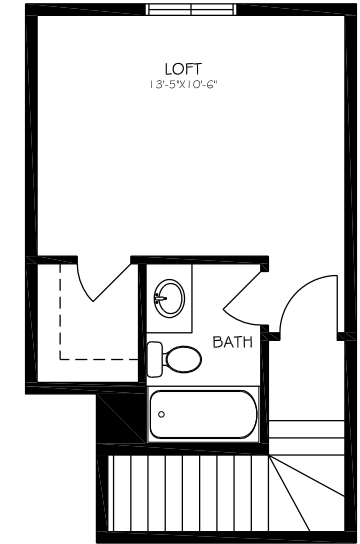

J-28
 GROUND FLOOR
 SECOND FLOOR
 INLAW
 TOTAL

1 625 SF
 310 SF
 575 SF
 2510 SF

SECOND FLOOR

BRAUER HOMES
 414 COUNTY ROAD 28
 BELLEVILLE, ON
 K8N 4Z7
 p. 613.962.1772

ALL PLANS PROPERTY OF BRAUER HOMES