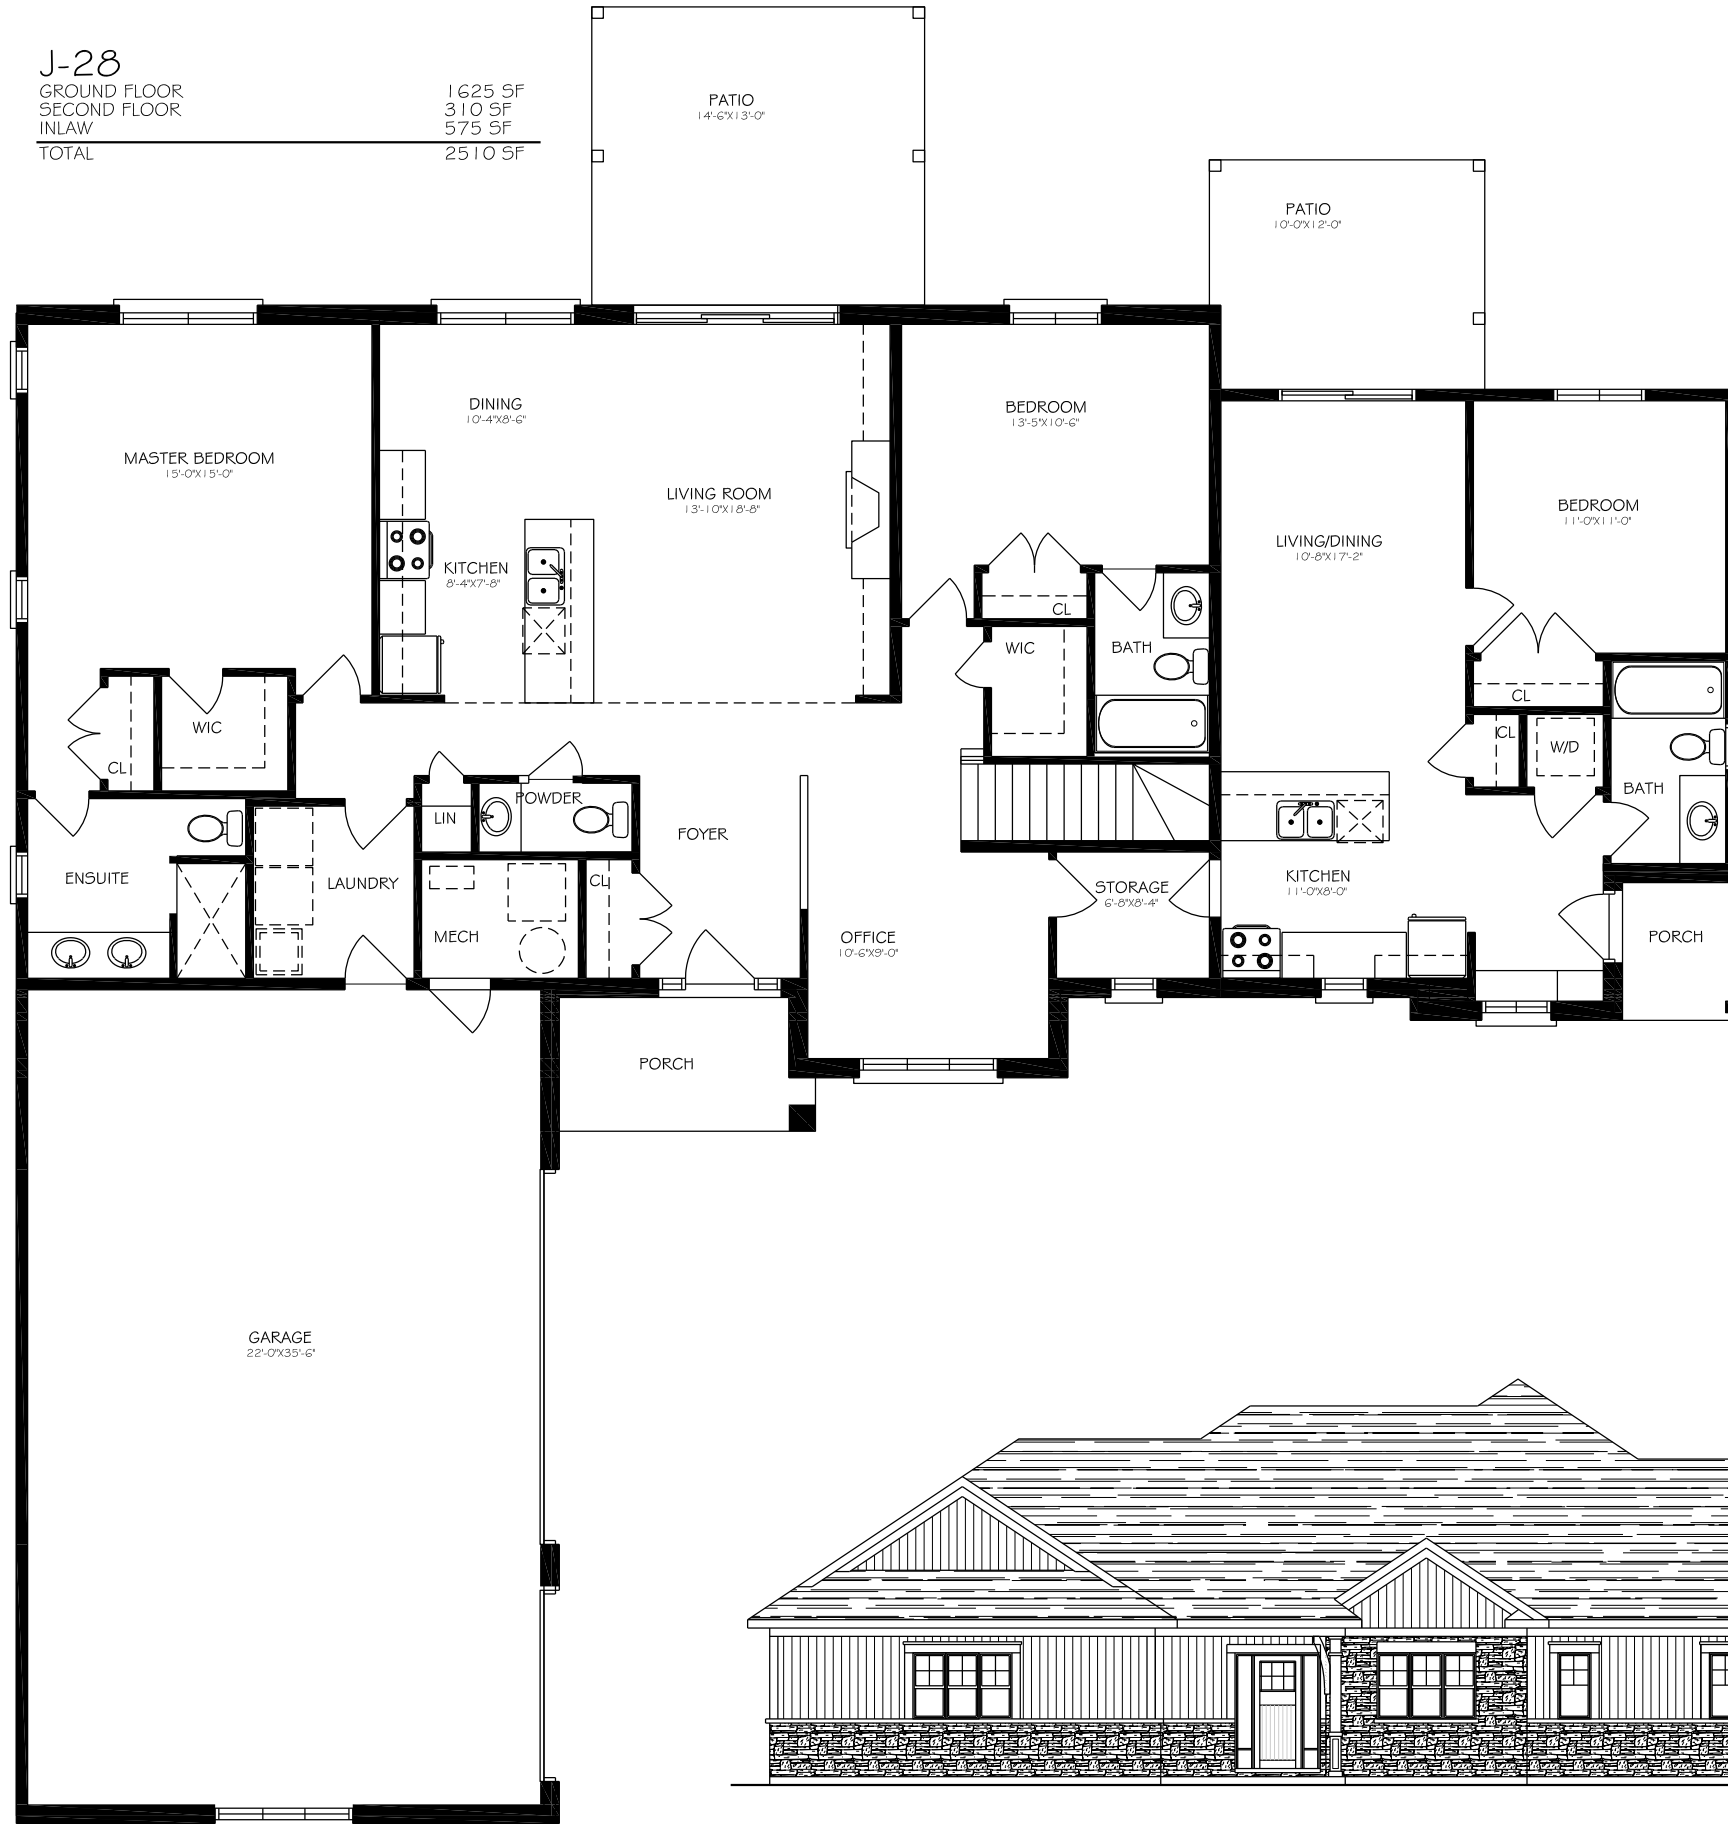

J-28
 GROUND FLOOR
 SECOND FLOOR
 INLAW
 TOTAL

1 625 SF
 310 SF
 575 SF
 2510 SF

SECOND FLOOR

BRAUER HOMES
 414 COUNTY ROAD 28
 BELLEVILLE, ON
 K8N 4Z7
 p. 613.962.1772

ALL PLANS PROPERTY OF BRAUER HOMES