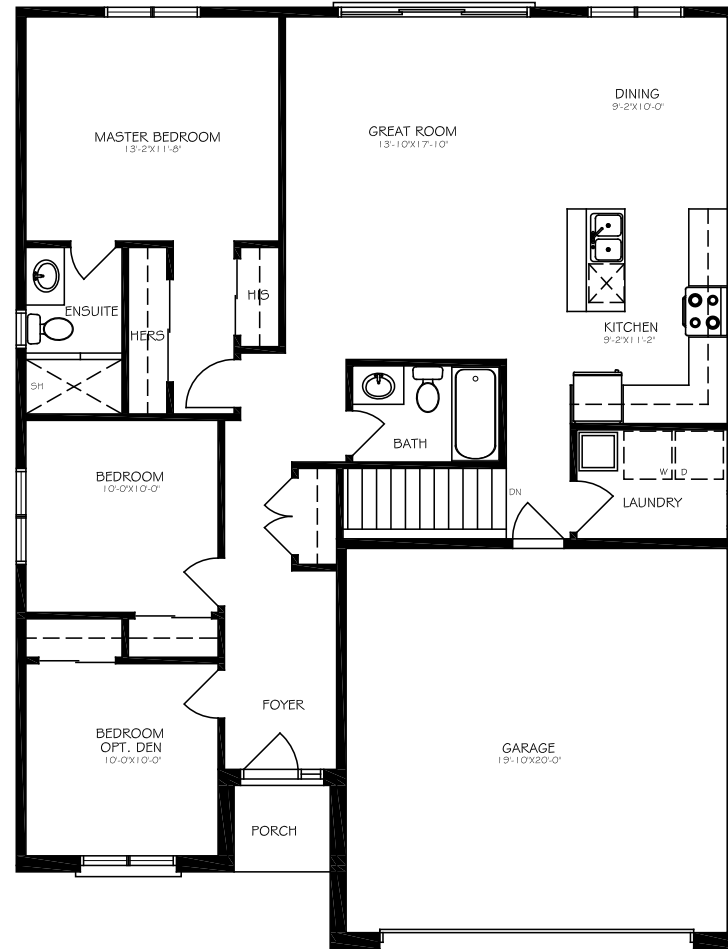

BRAUER HOMES
414 COUNTY ROAD 28
BELLEVILLE, ON

ALL PLANS PROPERTY OF BRAUER HOMES