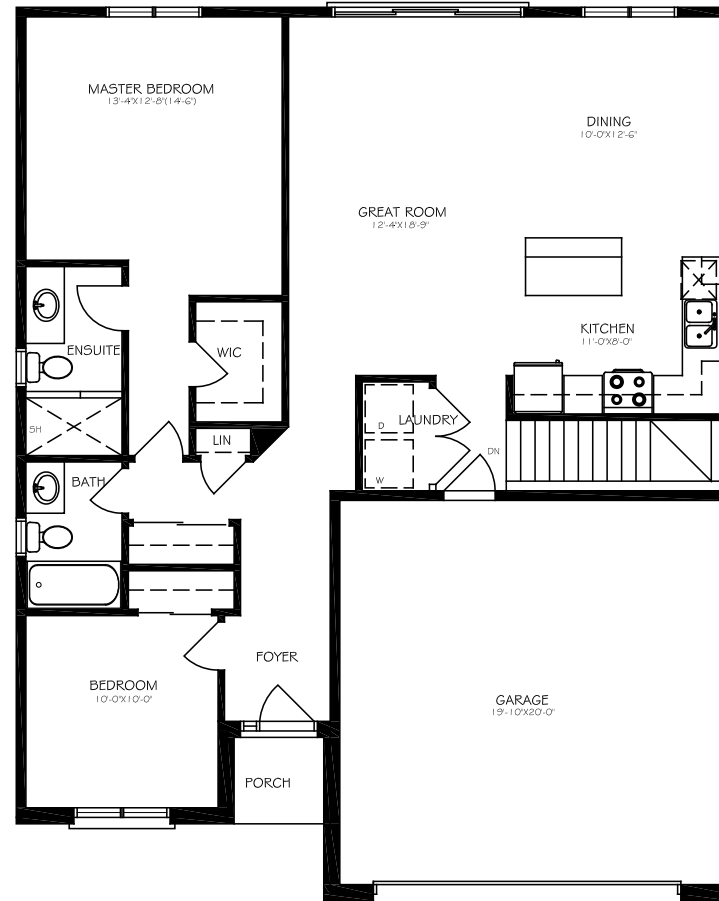

BRAUER HOMES
414 COUNTY ROAD 28
BELLEVILLE, ON

ALL PLANS PROPERTY OF BRAUER HOMES