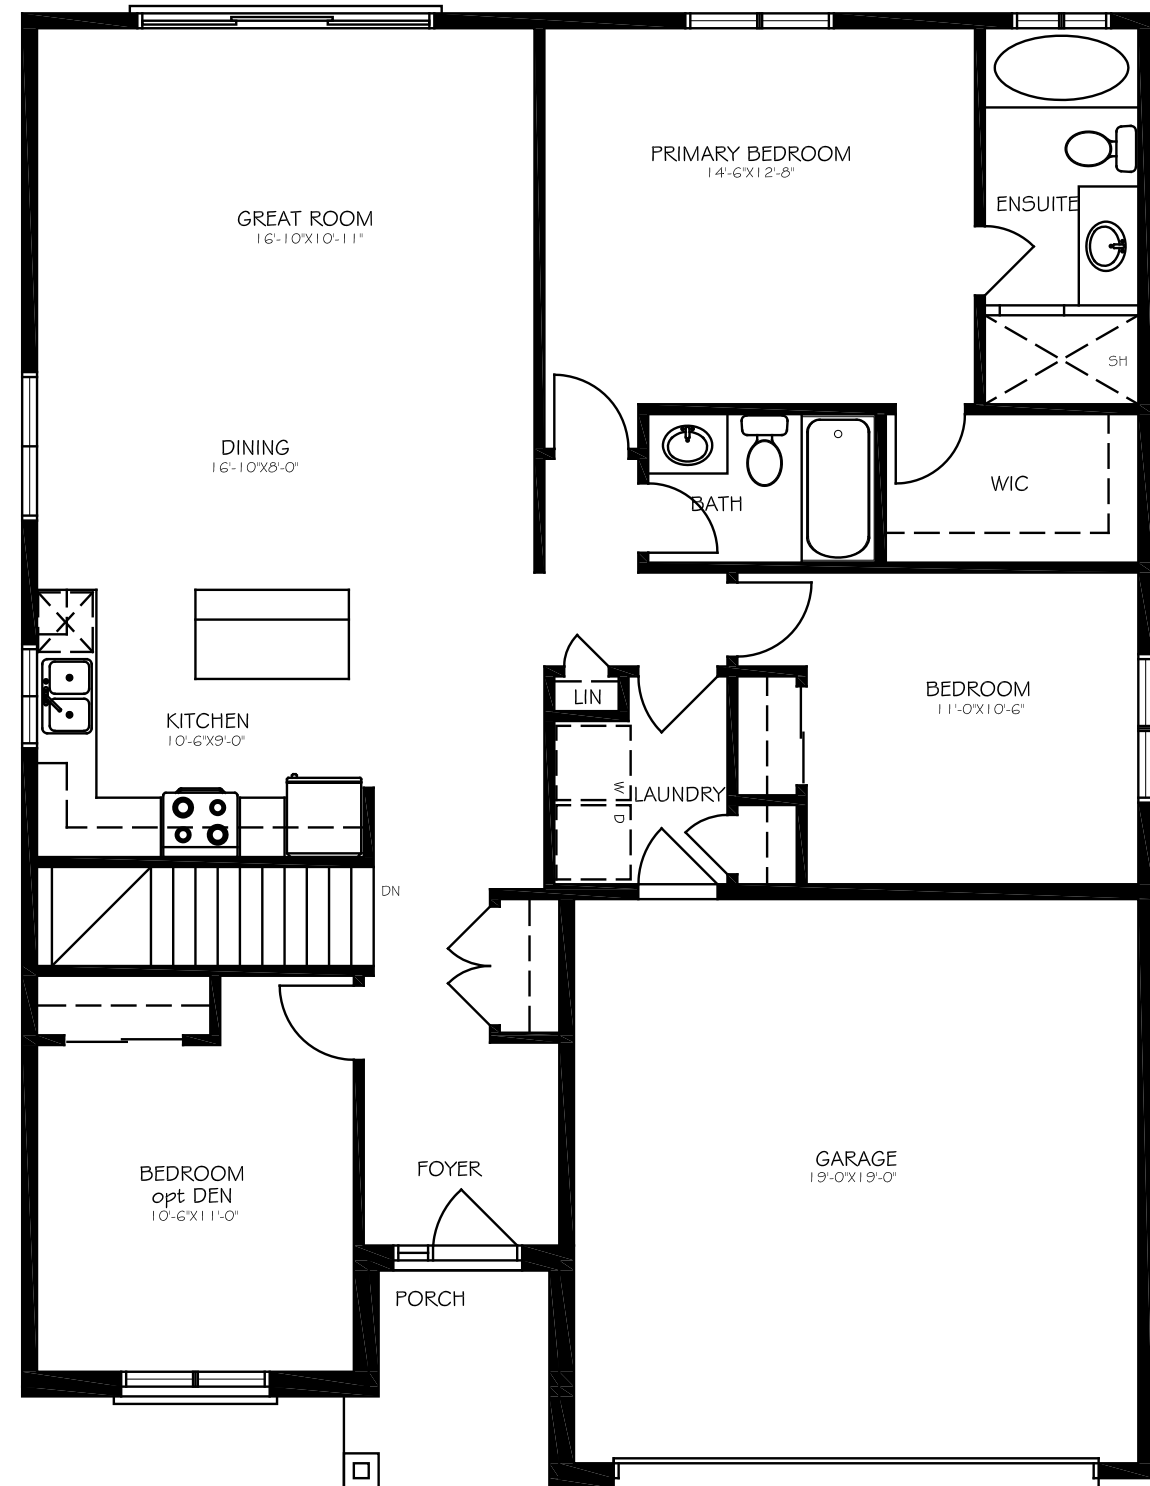

HILLCREST - ELEV A

HILLCREST - ELEV B

HILLCREST (LARGE LOT)

1425 SF

BRAUER HOMES  
414 COUNTY ROAD 28  
BELLEVILLE, ON

ALL PLANS PROPERTY OF BRAUER HOMES

All illustrations are artist's concept. Materials, specifications, floor plans, terms and conditions are subject to change without notice. All floor plans are approximate dimensions. Actual usable floor space may vary from stated floor area. Models may be built as mirror image. E. & O.E.