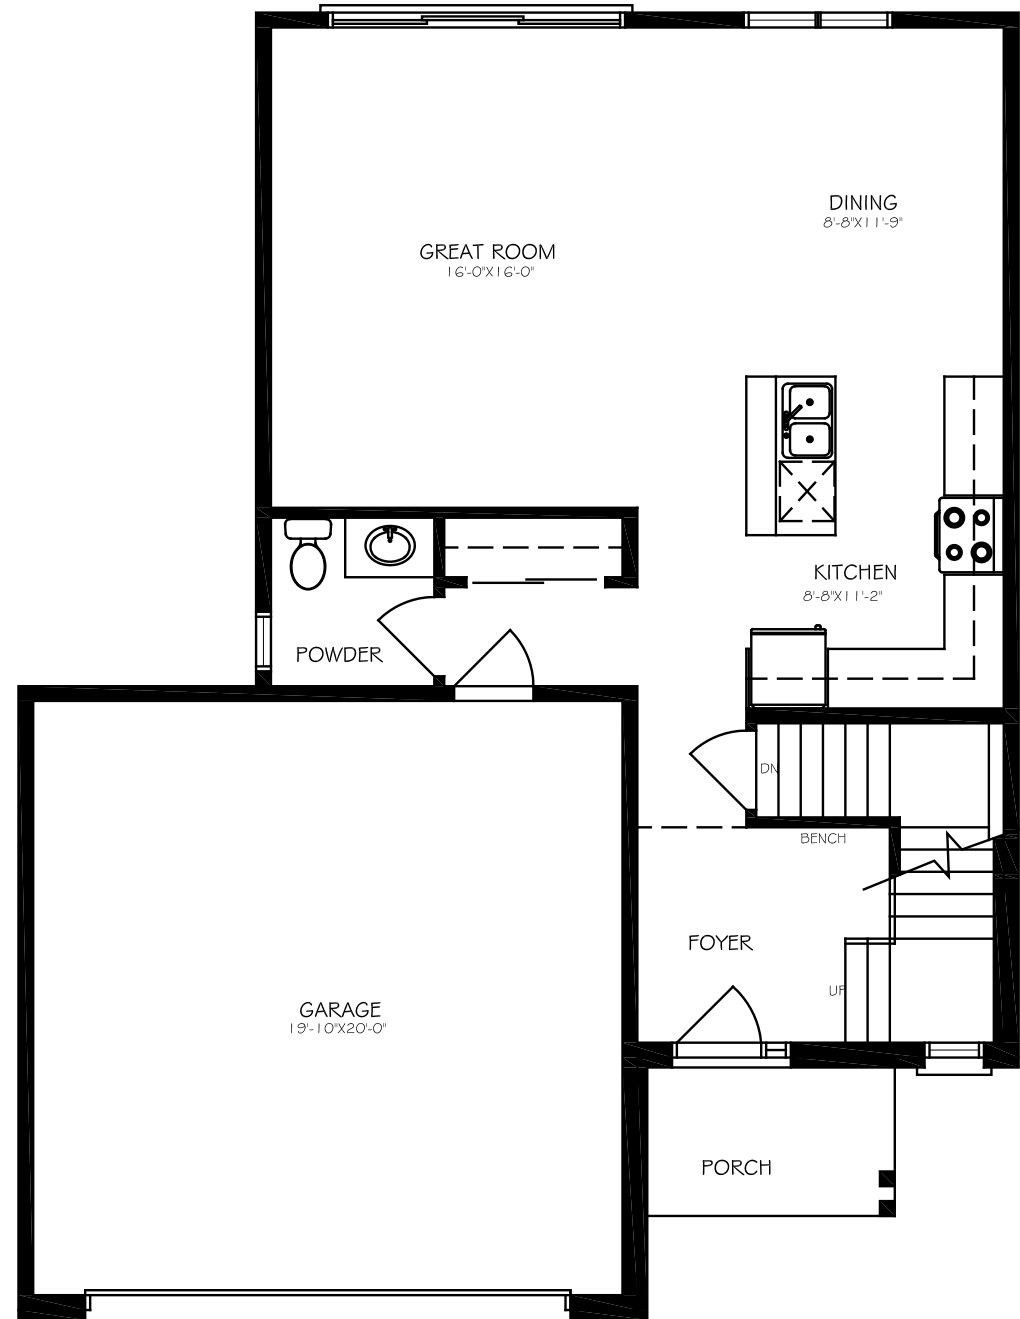

J-44

1760 SF

BRAUER HOMES
414 COUNTY ROAD 28
BELLEVILLE, ON

ALL PLANS PROPERTY OF BRAUER HOMES

All illustrations are artist's concept. Materials, specifications, floor plans, terms and conditions are subject to change without notice. All floor plans are approximate dimensions. Actual usable floor space may vary from stated floor area. Models may be built as mirror image. E. & O.E.