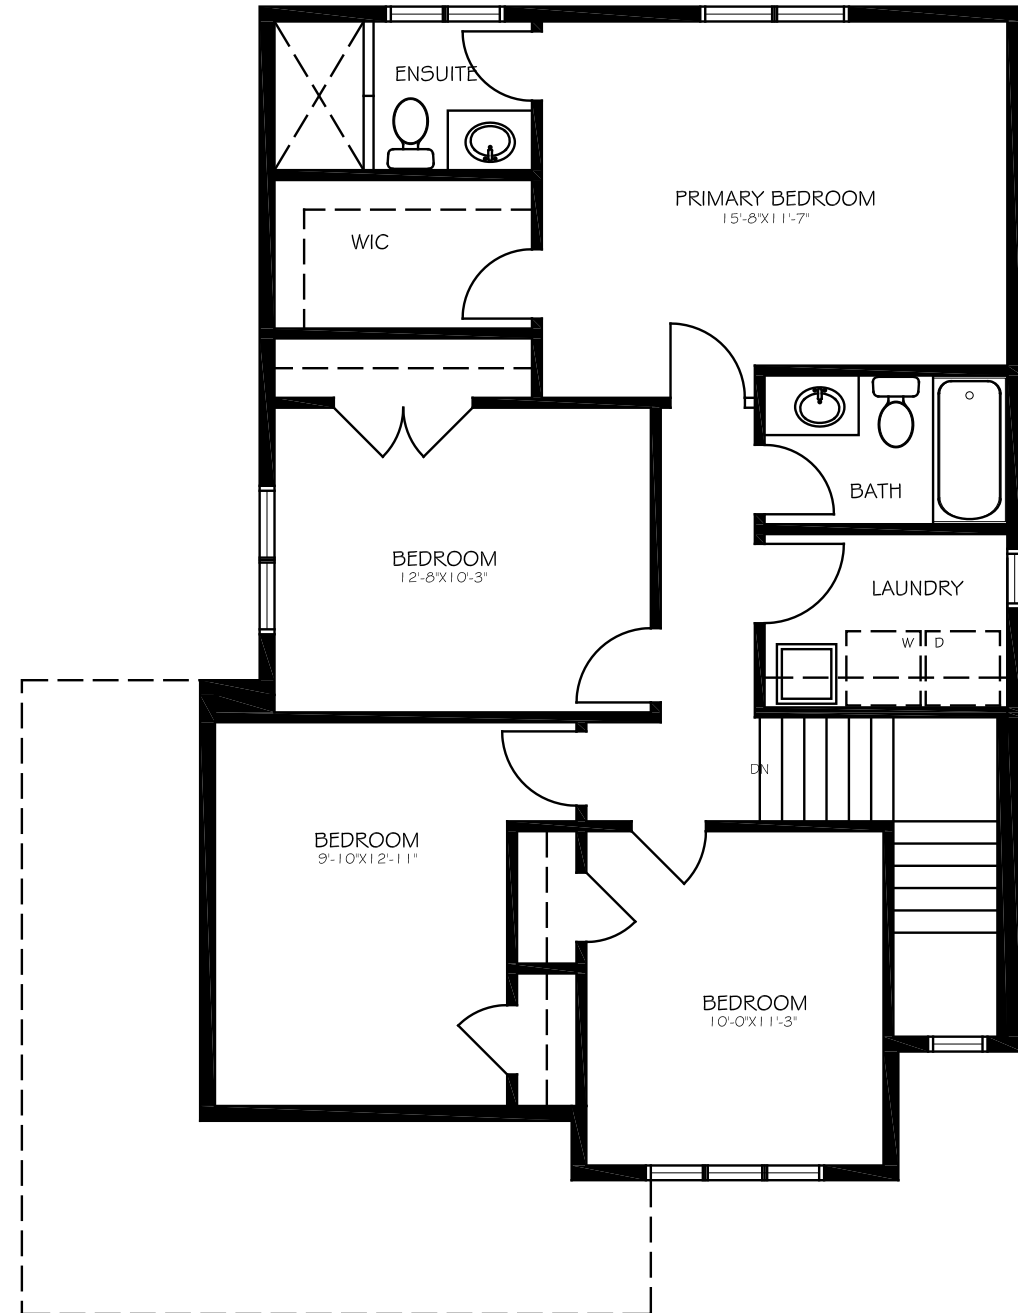

J-44

1760 SF

BRAUER HOMES
414 COUNTY ROAD 28
BELLEVILLE, ON

ALL PLANS PROPERTY OF BRAUER HOMES

All illustrations are artist's concept. Materials, specifications, floor plans, terms and conditions are subject to change without notice. All floor plans are approximate dimensions. Actual usable floor space may vary from stated floor area. Models may be built as mirror image. E. & O.E.