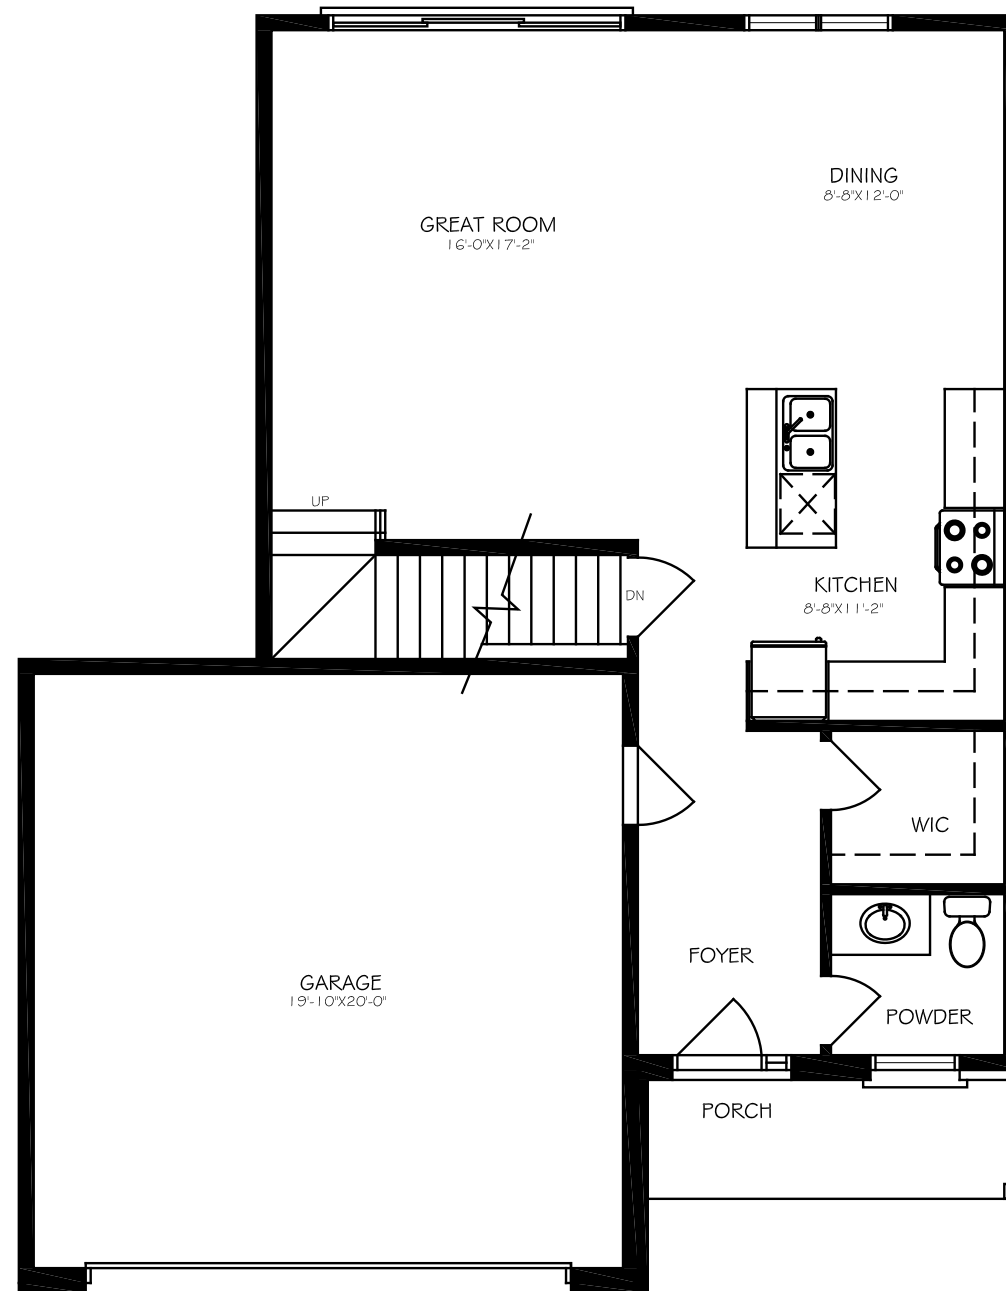

J-45

1675 SF

BRAUER HOMES
414 COUNTY ROAD 28
BELLEVILLE, ON

ALL PLANS PROPERTY OF BRAUER HOMES

All illustrations are artist's concept. Materials, specifications, floor plans, terms and conditions are subject to change without notice. All floor plans are approximate dimensions. Actual usable floor space may vary from stated floor area. Models may be built as mirror image. E. & O.E.