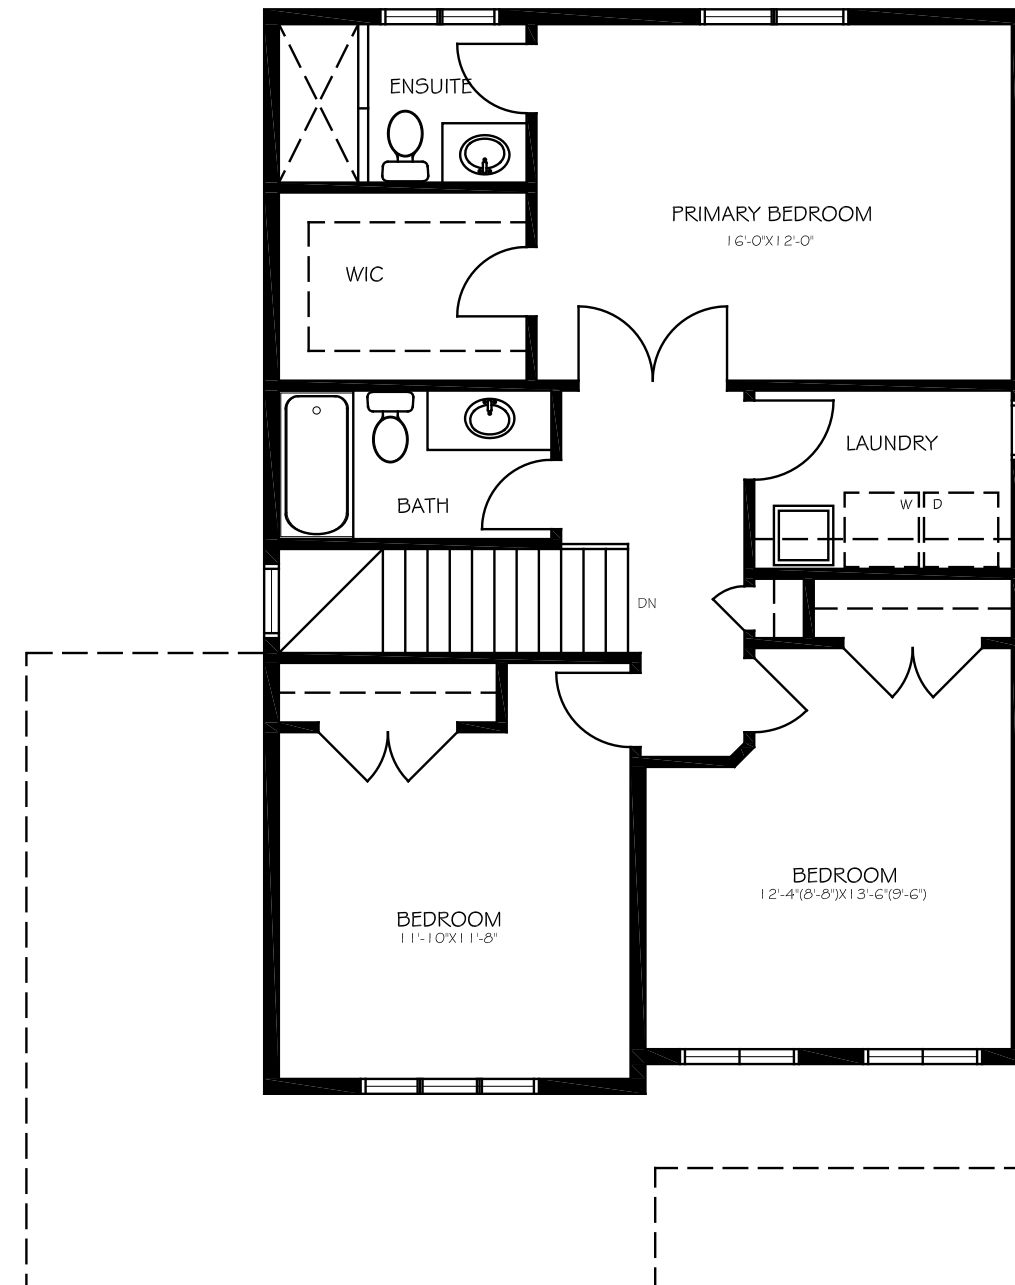

J-45

1675 SF

BRAUER HOMES
414 COUNTY ROAD 28
BELLEVILLE, ON

ALL PLANS PROPERTY OF BRAUER HOMES

All illustrations are artist's concept. Materials, specifications, floor plans, terms and conditions are subject to change without notice. All floor plans are approximate dimensions. Actual usable floor space may vary from stated floor area. Models may be built as mirror image. E. & O.E.