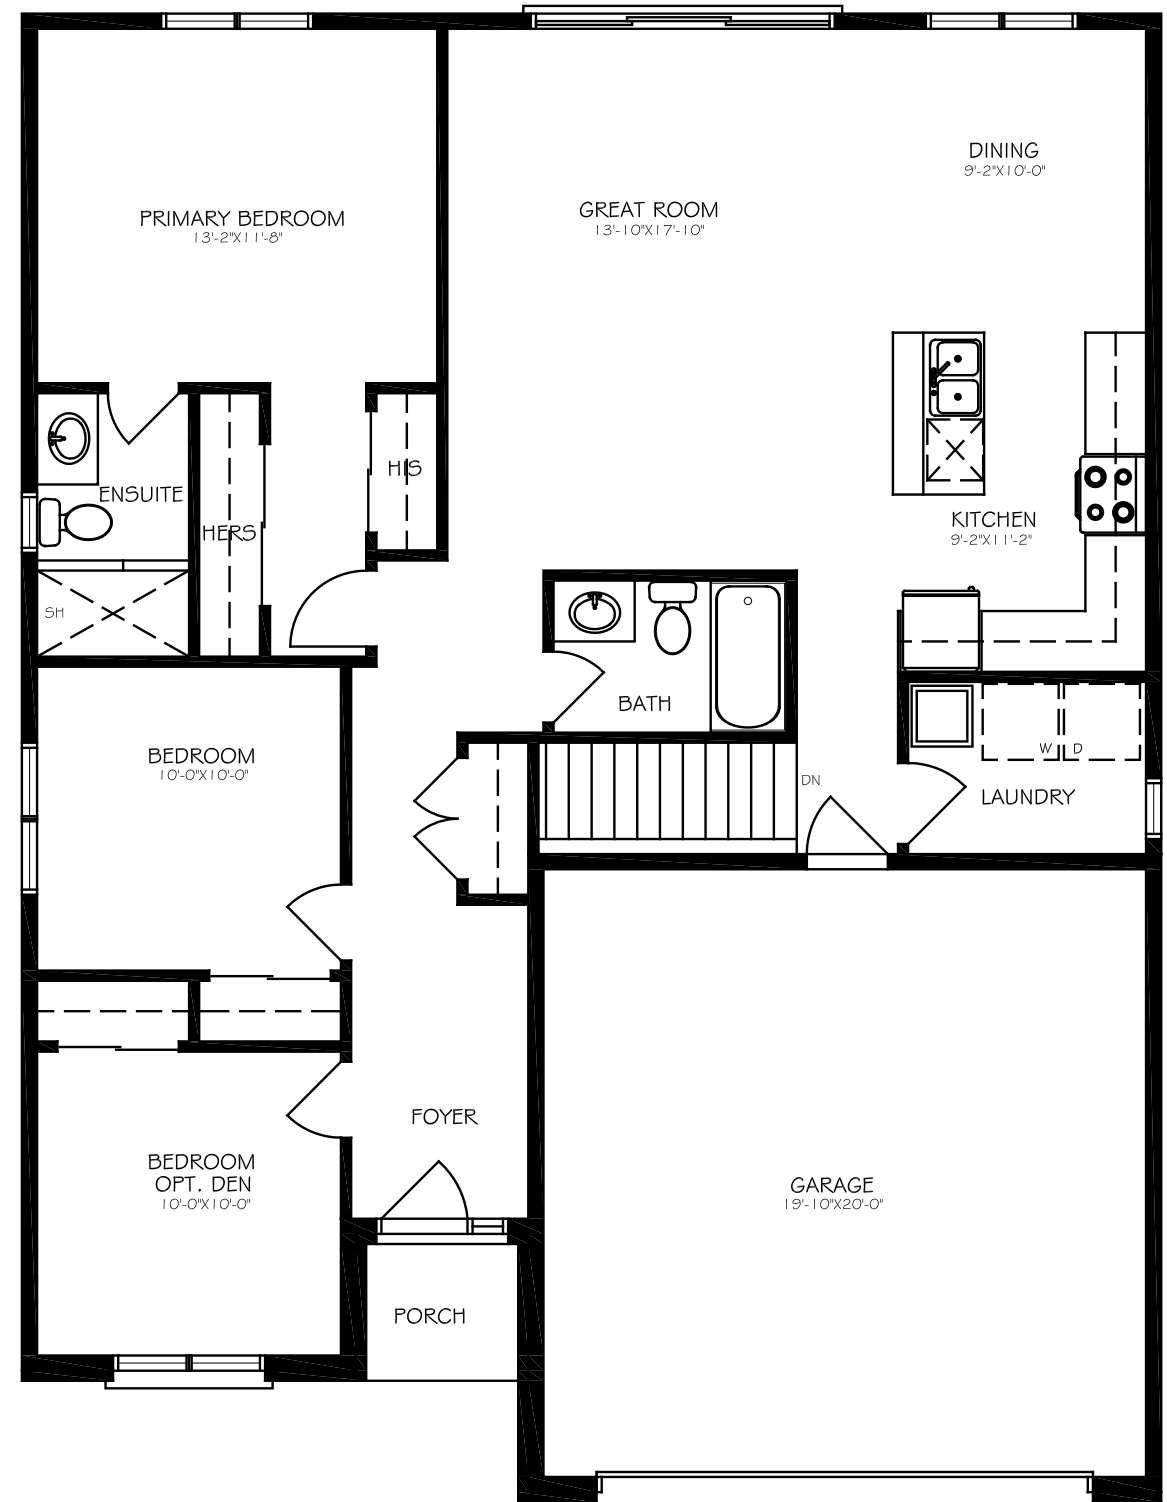

# MOIRA

1320 SF

MOIRA - ELEV A

MOIRA - ELEV B

BRAUER HOMES  
414 COUNTY ROAD 28  
BELLEVILLE, ON

ALL PLANS PROPERTY OF BRAUER HOMES

All illustrations are artist's concept. Materials, specifications, floor plans, terms and conditions are subject to change without notice. All floor plans are approximate dimensions. Actual usable floor space may vary from stated floor area. Models may be built as mirror image. E. & O.E.