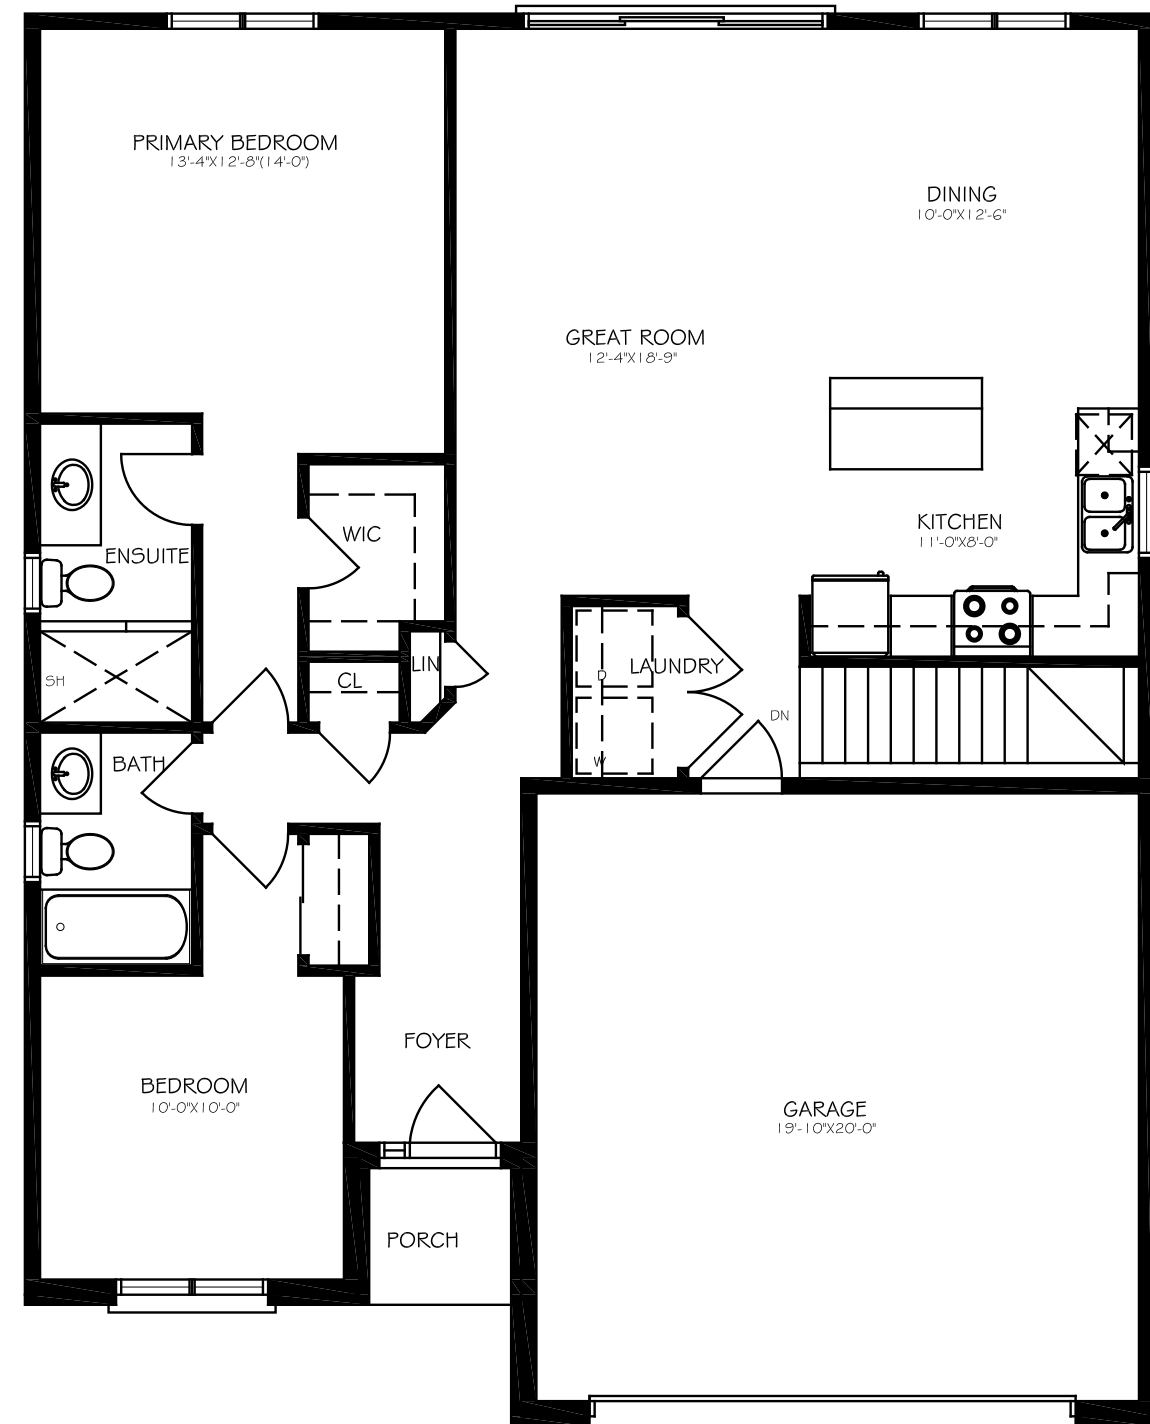

# RIVERSIDE

1210 SF

RIVERSIDE - ELEV A

RIVERSIDE - ELEV B

**Brauer**  
HOMES

EST. 1990

ONTARIO, CANADA

BRAUER HOMES  
414 COUNTY ROAD 28  
BELLEVILLE, ON

ALL PLANS PROPERTY OF BRAUER HOMES

All illustrations are artist's concept. Materials, specifications, floor plans, terms and conditions are subject to change without notice. All floor plans are approximate dimensions. Actual usable floor space may vary from stated floor area. Models may be built as mirror image. E. & O.E.